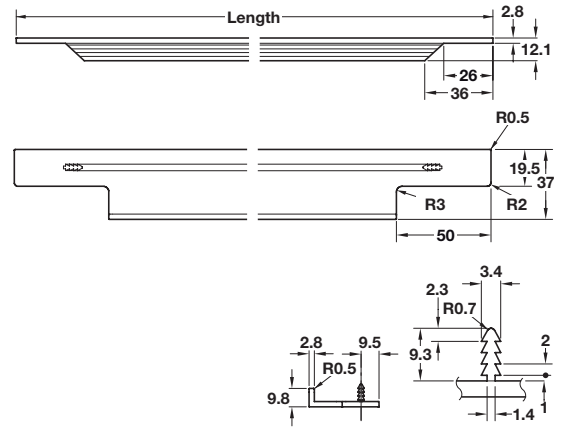

PORTOBELLO

Furniture Handles: Modern Life

4

PORTOBELLO profile handle

- > Groove mounted, suitable for 19 mm door thickness
- > Aluminium, stainless steel effect finish
- > Order qty: 1 pc

Length	Cat. No.
148 mm	126.45.010
198 mm	126.45.011
248 mm	126.45.012
298 mm	126.45.013
348 mm	126.45.014
398 mm	126.45.015
448 mm	126.45.016
498 mm	126.45.017
598 mm	126.45.018
698 mm	126.45.019
798 mm	126.45.020
898 mm	126.45.021
998 mm	126.45.022
1198 mm	126.45.023

TOH DESIGN 2017, © Häfele U.K. Ltd 2017. Dimensional data not binding. We reserve the right to alter specifications without notice.