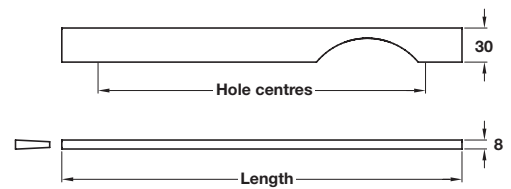

## DREWTON pull handle

- > 2x M4 x 45 mm snap off screws included
- > Aluminium
- > Order qty: 1 pc

Length	Hole centres	Polished chrome	
256 mm	192 mm	109.48.217	
352 mm	288 mm	109.48.219	

## PUTNEY pull handle

- > 2x M4 x 45 mm snap off screws included
- > Aluminium
- > Order qty: 1 pc

Length	Hole centres	Polished chrome	Stainless steel effect
256 mm	192 mm	109.48.207	109.48.607
352 mm	288 mm	109.48.209	109.48.609