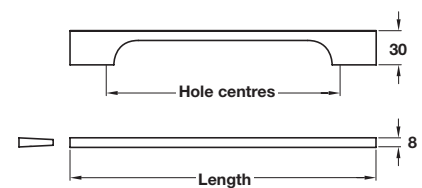

## DREWTON pull handle

- > 2x M4 x 45 mm snap off screws included
- > Aluminium
- > Order qty: 1 pc

Length	Hole centres	Polished chrome	
256 mm	192 mm	109.48.217	
352 mm	288 mm	109.48.219	

## PUTNEY pull handle

- > 2x M4 x 45 mm snap off screws included
- > Aluminium
- > Order qty: 1 pc

Length	Hole centres	Polished chrome	Stainless steel effect
256 mm	192 mm	109.48.207	109.48.607
352 mm	288 mm	109.48.209	109.48.609