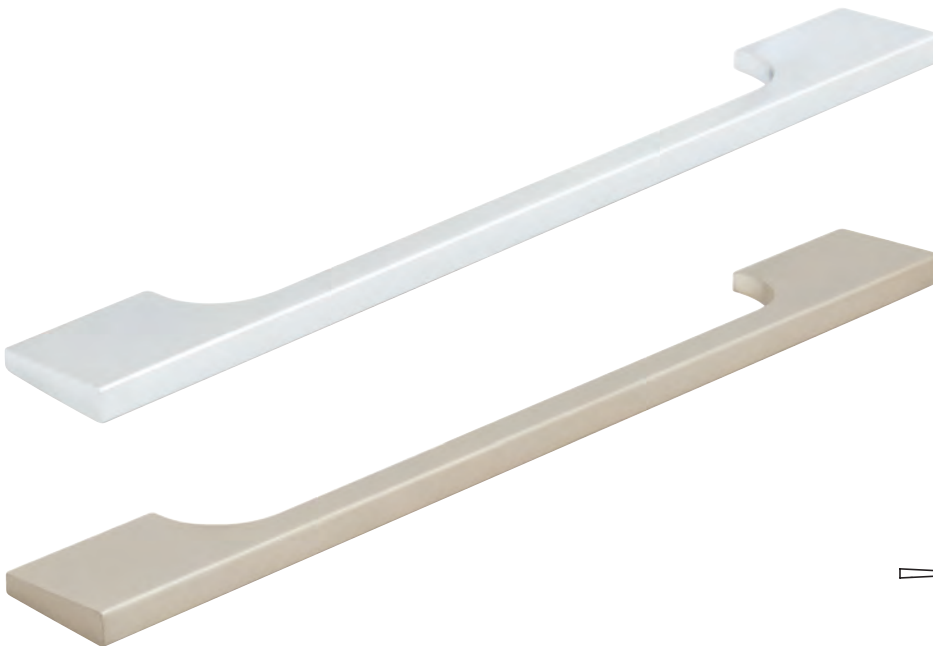

## DREWTON pull handle

- > 2x M4 x 45 mm snap off screws included
- > Aluminium
- > Order qty: 1 pc

Length	Hole centres	Polished chrome	
256 mm	192 mm	109.48.217	
352 mm	288 mm	109.48.219	

## PUTNEY pull handle

- > 2x M4 x 45 mm snap off screws included
- > Aluminium
- > Order qty: 1 pc

Length	Hole centres	Polished chrome	Stainless steel effect
256 mm	192 mm	109.48.207	109.48.607
352 mm	288 mm	109.48.209	109.48.609