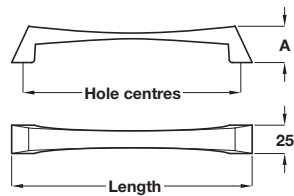

# CALEIDO

Furniture Handles: Modern Life

4

CALEIDO D handle

CALEIDO knob

- > 2x M4 x 25 mm handle screws included
- > Zinc alloy
- > Order qty: 1 pc

Length	Hole centres	Dim. A	St. steel effect	Polished chrome
150 mm	128 mm	31 mm	110.22.662	110.22.262
214 mm	192 mm	32 mm	110.22.664	110.22.264
342 mm	320 mm	34 mm	110.22.668	110.22.268

- > 1x M4 x 25 mm handle screw included
- > Zinc alloy
- > Order qty: 1 pc

Finish	Stainless steel effect	Polished chrome
Cat. No.	131.10.620	131.10.220

TOH DESIGN 2017, © Häfele U.K. Ltd 2017. Dimensional data not binding. We reserve the right to alter specifications without notice.