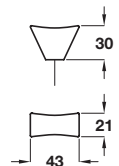

# CALEIDO

Furniture Handles: Modern Life

4

CALEIDO D handle

CALEIDO knob

- > 2x M4 x 25 mm handle screws included
- > Zinc alloy
- > Order qty: 1 pc

Length	Hole centres	Dim. A	St. steel effect	Polished chrome
150 mm	128 mm	31 mm	110.22.662	110.22.262
214 mm	192 mm	32 mm	110.22.664	110.22.264
342 mm	320 mm	34 mm	110.22.668	110.22.268

- > 1x M4 x 25 mm handle screw included
- > Zinc alloy
- > Order qty: 1 pc

Finish	Stainless steel effect	Polished chrome
Cat. No.	131.10.620	131.10.220

TOH DESIGN 2017, © Häfele U.K. Ltd 2017. Dimensional data not binding. We reserve the right to alter specifications without notice.