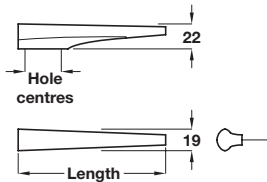

# LIBRA

4

Furniture Handles: Modern Life

**LIBRA pull handle**

- > 2x M4 x 25 mm handle screws included
- > Zinc alloy
- > Order qty: 1 pc

Length	Hole centres	Stainless steel effect	Polished chrome
130 mm	32 mm	107.03.600	107.03.200
210 mm	32/64 mm	107.03.601	107.03.201
280 mm	64/96 mm	107.03.602	107.03.202

TOH DESIGN 2017. © Häfele U.K. Ltd 2017. Dimensional data not binding. We reserve the right to alter specifications without notice.