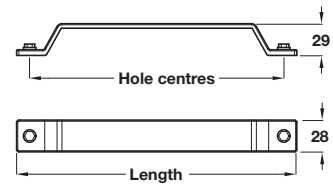

# FACTORY

4

Furniture Handles: Modern Life

FACTORY D handle

- > Order M4 handle screws separately
- > Zinc alloy
- > Order qty: 1 pc

Length	Hole centres	Iron effect matt	Antique brass
183 mm	160 mm	116.60.200	116.60.220
247 mm	224 mm	116.60.201	116.60.221