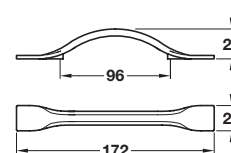

RAVIOLA

RAVIOLA knob

RAVIOLA bow handle

- > 1x M4 x 25 mm handle screw included
- > Zinc alloy
- > Order qty: 1 pc

- > 2x M4 x 25 mm handle screws included
- > Zinc alloy
- > Order qty: 1 pc

Finish	Cat. No.
Pewter	106.69.300
Antique bronze	106.69.301

Finish	Cat. No.
Pewter	106.69.295
Antique bronze	106.69.296

TCH DESIGN 2017. © Häfele U.K. Ltd 2017. Dimensional data not binding. We reserve the right to alter specifications without notice.

PAGE CREATED
06.06.18