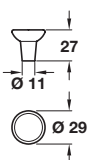

RAVIOLA

RAVIOLA knob

RAVIOLA bow handle

- > 1x M4 x 25 mm handle screw included
- > Zinc alloy
- > Order qty: 1 pc

- > 2x M4 x 25 mm handle screws included
- > Zinc alloy
- > Order qty: 1 pc

Finish	Cat. No.
Pewter	106.69.300
Antique bronze	106.69.301

Finish	Cat. No.
Pewter	106.69.295
Antique bronze	106.69.296

TCH DESIGN 2017. © Häfele U.K. Ltd 2017. Dimensional data not binding. We reserve the right to alter specifications without notice.

PAGE CREATED
06.06.18