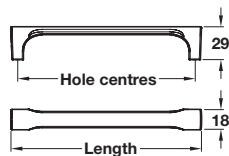

# COLIBRI

Furniture Handles: Modern Life

**COLIBRI pull handle**

- > 2x M4 x 25 mm handle screws included
- > Zinc alloy
- > Order qty: 1 pc

Length	Hole centres	Polished chrome	Stainless steel effect
170 mm	160 mm	111.62.226	111.62.426
330 mm	320 mm	111.62.229	111.62.429

## TREND ALERT

“ With the COLIBRI pull handle you decide which way up you want to use the handle. ”

TOH DESIGN 2017, © Häfele U.K. Ltd 2017. Dimensional data not binding. We reserve the right to alter specifications without notice.