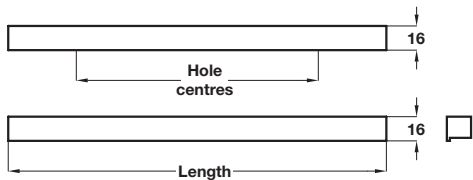

AVELINE

4

Furniture Handles: Modern Life

AVELINE pull handle

- > 2x M4 x 25 mm handle screws included
- > Aluminium
- > Order qty: 1 pc

Length	Hole centres	Polished chrome
80 mm	32 mm	110.46.911
250 mm	160 mm	110.46.916
350 mm	224 mm	110.46.917
550 mm	480 mm	110.46.918