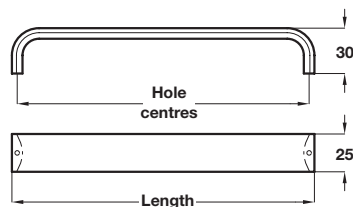

PEMBRIDGE

PEMBRIDGE D handle

- > 2x M4 x 25 mm handle screws included
- > Aluminium
- > Order qty: 1 pc

Length	Hole centres	Polished chrome	Stainless steel effect
136 mm	128 mm	116.04.225	116.04.625
200 mm	192 mm	116.04.227	116.04.627
328 mm	320 mm	116.04.228	116.04.628
488 mm	480 mm	116.04.229	116.04.629

TCH DESIGN 2017. © Häfele U.K. Ltd 2017. Dimensional data not binding. We reserve the right to alter specifications without notice.