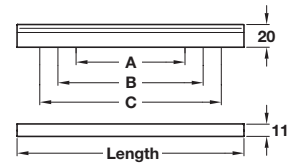

ANGLE pull handle

- > 2x M4 x 25 mm handle screws included
- > Aluminium
- > Order qty: 1 pc

Length	Hole centres A/B/C	Cat. No.
Polished chrome		
200 mm	96/128/160 mm	108.66.230
400 mm	256 mm	108.66.231
500 mm	416 mm	108.66.232
600 mm	512 mm	108.66.233
900 mm	640 mm	108.66.234
Matt black		
200 mm	96/128/160 mm	108.66.330
Stainless steel effect		
200 mm	96/128/160 mm	108.66.030

BELMONT bow handle

- > Order M4 handles screws separately
- > Aluminium
- > Order qty: 1 pc

Length	Hole centres	Stainless steel effect
232 mm	224 mm	110.20.635
335 mm	320 mm	110.20.638

U pull handle

- > 2x M4 x 25 mm handle screws included
- > Zinc alloy
- > Order qty: 1 pc

Length	Hole centres	Matt black	Polished chrome	Brushed brass
136.5 mm	128 mm	108.66.385	108.66.285	108.66.388
200.5 mm	320 mm	-	-	108.66.389
328.5 mm	320 mm	108.66.386	108.66.286	108.66.390
500.5 mm	492 mm	108.66.387	108.66.287	108.66.391