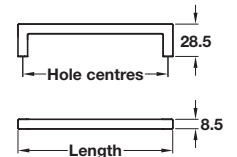

ANGLE pull handle

- > 2x M4 x 25 mm handle screws included
- > Aluminium
- > Order qty: 1 pc

Length	Hole centres A/B/C	Cat. No.
Polished chrome		
200 mm	96/128/160 mm	108.66.230
400 mm	256 mm	108.66.231
500 mm	416 mm	108.66.232
600 mm	512 mm	108.66.233
900 mm	640 mm	108.66.234
Matt black		
200 mm	96/128/160 mm	108.66.330
Stainless steel effect		
200 mm	96/128/160 mm	108.66.030

BELMONT bow handle

- > Order M4 handles screws separately
- > Aluminium
- > Order qty: 1 pc

Length	Hole centres	Stainless steel effect
232 mm	224 mm	110.20.635
335 mm	320 mm	110.20.638

U pull handle

- > 2x M4 x 25 mm handle screws included
- > Zinc alloy
- > Order qty: 1 pc

Length	Hole centres	Matt black	Polished chrome	Brushed brass
136.5 mm	128 mm	108.66.385	108.66.285	108.66.388
200.5 mm	320 mm	-	-	108.66.389
328.5 mm	320 mm	108.66.386	108.66.286	108.66.390
500.5 mm	492 mm	108.66.387	108.66.287	108.66.391