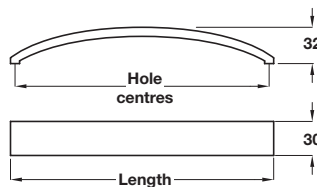

ANGLE pull handle

- > 2x M4 x 25 mm handle screws included
- > Aluminium
- > Order qty: 1 pc

Length	Hole centres A/B/C	Cat. No.
Polished chrome		
200 mm	96/128/160 mm	108.66.230
400 mm	256 mm	108.66.231
500 mm	416 mm	108.66.232
600 mm	512 mm	108.66.233
900 mm	640 mm	108.66.234
Matt black		
200 mm	96/128/160 mm	108.66.330
Stainless steel effect		
200 mm	96/128/160 mm	108.66.030

BELMONT bow handle

- > Order M4 handles screws separately
- > Aluminium
- > Order qty: 1 pc

Length	Hole centres	Stainless steel effect
232 mm	224 mm	110.20.635
335 mm	320 mm	110.20.638

U pull handle

- > 2x M4 x 25 mm handle screws included
- > Zinc alloy
- > Order qty: 1 pc

Length	Hole centres	Matt black	Polished chrome	Brushed brass
136.5 mm	128 mm	108.66.385	108.66.285	108.66.388
200.5 mm	320 mm	-	-	108.66.389
328.5 mm	320 mm	108.66.386	108.66.286	108.66.390
500.5 mm	492 mm	108.66.387	108.66.287	108.66.391