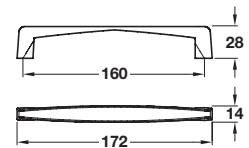

MEMPHIS pull handle

- > Order M4 handle screws separately
- > Zinc alloy
- > Order qty: 1 pc

Length	Hole centres	Polished chrome
115 mm	96 mm	111.35.202

FALSTAFF pull handle

- > Order M4 handle screws separately
- > Zinc alloy
- > Order qty: 1 pc

Finish	Cat. No.
Polished chrome	102.18.206

LUELLA pull handle

- > Order M4 handle screws separately
- > Aluminium
- > Order qty: 1 pc

Finish	Cat. No.
Anodised	109.49.935

OXFORD pull handle

- > 2x M4 x 25 mm handle screws and 2x M4 x 45 mm snap off handle screws included
- > Zinc alloy
- > Order qty: 1 pc