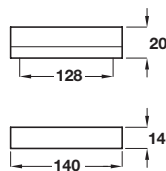

MEMPHIS pull handle

- > Order M4 handle screws separately
- > Zinc alloy
- > Order qty: 1 pc

Length	Hole centres	Polished chrome
115 mm	96 mm	111.35.202

FALSTAFF pull handle

- > Order M4 handle screws separately
- > Zinc alloy
- > Order qty: 1 pc

Finish	Cat. No.
Polished chrome	102.18.206

LUELLA pull handle

- > Order M4 handle screws separately
- > Aluminium
- > Order qty: 1 pc

Finish	Cat. No.
Anodised	109.49.935

OXFORD pull handle

- > 2x M4 x 25 mm handle screws and 2x M4 x 45 mm snap off handle screws included
- > Zinc alloy
- > Order qty: 1 pc