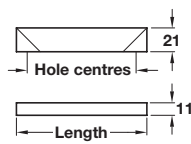

MEMPHIS pull handle

- > Order M4 handle screws separately
- > Zinc alloy
- > Order qty: 1 pc

Length	Hole centres	Polished chrome
115 mm	96 mm	111.35.202

FALSTAFF pull handle

- > Order M4 handle screws separately
- > Zinc alloy
- > Order qty: 1 pc

Finish	Cat. No.
Polished chrome	102.18.206

LUELLA pull handle

- > Order M4 handle screws separately
- > Aluminium
- > Order qty: 1 pc

Finish	Cat. No.
Anodised	109.49.935

OXFORD pull handle

- > 2x M4 x 25 mm handle screws and 2x M4 x 45 mm snap off handle screws included
- > Zinc alloy
- > Order qty: 1 pc