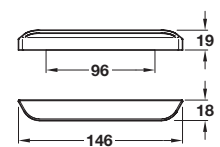

MEMPHIS pull handle

- > Order M4 handle screws separately
- > Zinc alloy
- > Order qty: 1 pc

Length	Hole centres	Polished chrome
115 mm	96 mm	111.35.202

FALSTAFF pull handle

- > Order M4 handle screws separately
- > Zinc alloy
- > Order qty: 1 pc

Finish	Cat. No.
Polished chrome	102.18.206

LUELLA pull handle

- > Order M4 handle screws separately
- > Aluminium
- > Order qty: 1 pc

Finish	Cat. No.
Anodised	109.49.935

OXFORD pull handle

- > 2x M4 x 25 mm handle screws and 2x M4 x 45 mm snap off handle screws included
- > Zinc alloy
- > Order qty: 1 pc