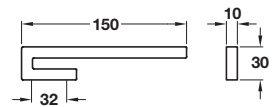

Pull handle

- > Order M4 handle screws separately
- > Zinc alloy
- > Order qty: 1 pc

Finish	Cat. No.
Polished chrome	112.61.200

Pull handle

- > Order M4 handle screws separately
- > Zinc alloy
- > Order qty: 1 pc