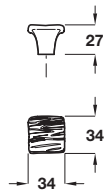

OASI knob

- > Order M4 handle screws separately
- > Zinc alloy
- > Order qty: 1 pc

Size	Polished chrome
34 x 34 mm	131.27.260

OASI pull handle

- > Order M4 handle screws separately
- > Zinc alloy
- > Order qty: 1 pc

Width x Height	Hole centres	Polished chrome
48 x 52 mm	32 mm	131.27.270
84 x 87 mm	64 mm	131.27.280

OASI bar handle

- > Order M4 handle screws separately
- > Zinc alloy
- > Order qty: 1 pc

Length	Hole centres	Polished chrome
200 mm	160 mm	116.60.213