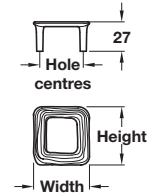

OASI knob

- > Order M4 handle screws separately
- > Zinc alloy
- > Order qty: 1 pc

Size	Polished chrome
34 x 34 mm	131.27.260

OASI pull handle

- > Order M4 handle screws separately
- > Zinc alloy
- > Order qty: 1 pc

Width x Height	Hole centres	Polished chrome
48 x 52 mm	32 mm	131.27.270
84 x 87 mm	64 mm	131.27.280

OASI bar handle

- > Order M4 handle screws separately
- > Zinc alloy
- > Order qty: 1 pc

Length	Hole centres	Polished chrome
200 mm	160 mm	116.60.213