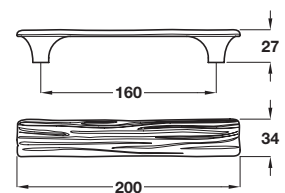

OASI knob

- > Order M4 handle screws separately
- > Zinc alloy
- > Order qty: 1 pc

Size	Polished chrome
34 x 34 mm	131.27.260

OASI pull handle

- > Order M4 handle screws separately
- > Zinc alloy
- > Order qty: 1 pc

Width x Height	Hole centres	Polished chrome
48 x 52 mm	32 mm	131.27.270
84 x 87 mm	64 mm	131.27.280

OASI bar handle

- > Order M4 handle screws separately
- > Zinc alloy
- > Order qty: 1 pc

Length	Hole centres	Polished chrome
200 mm	160 mm	116.60.213