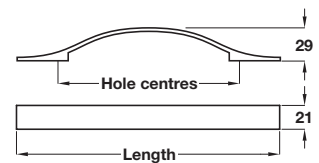

DISCO pull handle

- > Order M4 handle screws separately
- > Zinc alloy
- > Order qty: 1 pc

| | |
|-----------------|------------|
| Finish | Cat. No. |
| Polished chrome | 110.22.243 |

CHISWICK bow handle

- > Order M4 handle screws separately
- > Zinc alloy
- > Order qty: 1 pc

| Length | Hole centres | Polished chrome | Stainless steel effect |
|--------|--------------|-----------------|------------------------|
| 232 mm | 160 mm | 108.89.243 | 108.89.043 |

CONWAY D handle

- > Order M4 handle screws separately
- > Aluminium
- > Order qty: 1 pc

| Length | Hole centres | Polished chrome | Stainless steel effect |
|--------|--------------|-----------------|------------------------|
| 194 mm | 160 mm | 111.34.253 | 111.34.053 |
| 226 mm | 192 mm | 111.34.264 | 111.34.064 |