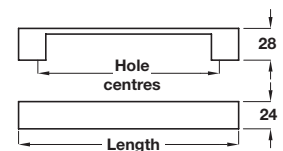

- > Order M4 handle screws separately
- > Zinc alloy
- > Order qty: 1 pc

| Length | Hole centres | Polished chrome | Stainless steel effect |
|--------|--------------|-----------------|------------------------|
| 232 mm | 160 mm | 108.89.243 | 108.89.043 |

CONWAY D handle

- > Order M4 handle screws separately
- > Aluminium
- > Order qty: 1 pc

| Length | Hole centres | Polished chrome | Stainless steel effect |
|--------|--------------|-----------------|------------------------|
| 194 mm | 160 mm | 111.34.253 | 111.34.053 |
| 226 mm | 192 mm | 111.34.264 | 111.34.064 |