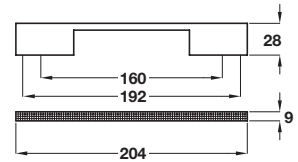

DISCO pull handle

- > Order M4 handle screws separately
- > Zinc alloy
- > Order qty: 1 pc

| | |
|-----------------|------------|
| Finish | Cat. No. |
| Polished chrome | 110.22.243 |

CHISWICK bow handle

- > Order M4 handle screws separately
- > Zinc alloy
- > Order qty: 1 pc

| Length | Hole centres | Polished chrome | Stainless steel effect |
|--------|--------------|-----------------|------------------------|
| 232 mm | 160 mm | 108.89.243 | 108.89.043 |

CONWAY D handle

- > Order M4 handle screws separately
- > Aluminium
- > Order qty: 1 pc

| Length | Hole centres | Polished chrome | Stainless steel effect |
|--------|--------------|-----------------|------------------------|
| 194 mm | 160 mm | 111.34.253 | 111.34.053 |
| 226 mm | 192 mm | 111.34.264 | 111.34.064 |