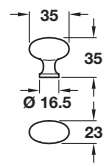

BIANCA knob

- > Order M4 handle screws separately
- > Zinc alloy
- > Order qty: 1 pc

Finish	Cat. No.
Stainless steel effect	133.96.602

CLEO knob

- > Order M4 handle screws separately
- > Zinc alloy
- > Order qty: 1 pc

Size	Height	Stainless steel effect
35 x 23 mm	35 mm	134.63.620

FLOYD knob

- > Order M4 handle screws separately
- > Zinc alloy
- > Order qty: 1 pc

Finish	Cat. No.
Stainless steel effect	134.62.610

COCO knob

- > Order M4 handle screws separately
- > Zinc alloy
- > Order qty: 1 pc

Finish	Cat. No.
Stainless steel effect	134.61.610