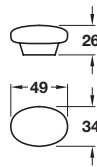

BIANCA knob

- > Order M4 handle screws separately
- > Zinc alloy
- > Order qty: 1 pc

Finish	Cat. No.
Stainless steel effect	133.96.602

CLEO knob

- > Order M4 handle screws separately
- > Zinc alloy
- > Order qty: 1 pc

Size	Height	Stainless steel effect
35 x 23 mm	35 mm	134.63.620

FLOYD knob

- > Order M4 handle screws separately
- > Zinc alloy
- > Order qty: 1 pc

Finish	Cat. No.
Stainless steel effect	134.62.610

COCO knob