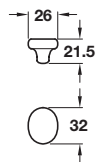

BIANCA knob

- > Order M4 handle screws separately
- > Zinc alloy
- > Order qty: 1 pc

Finish	Cat. No.
Stainless steel effect	133.96.602

CLEO knob

- > Order M4 handle screws separately
- > Zinc alloy
- > Order qty: 1 pc

Size	Height	Stainless steel effect
35 x 23 mm	35 mm	134.63.620

FLOYD knob

- > Order M4 handle screws separately
- > Zinc alloy
- > Order qty: 1 pc

Finish	Cat. No.
Stainless steel effect	134.62.610

COCO knob