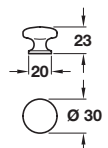

BIANCA knob

- > Order M4 handle screws separately
- > Zinc alloy
- > Order qty: 1 pc

Finish	Cat. No.
Stainless steel effect	133.96.602

CLEO knob

- > Order M4 handle screws separately
- > Zinc alloy
- > Order qty: 1 pc

Size	Height	Stainless steel effect
35 x 23 mm	35 mm	134.63.620

FLOYD knob

- > Order M4 handle screws separately
- > Zinc alloy
- > Order qty: 1 pc

Finish	Cat. No.
Stainless steel effect	134.62.610

COCO knob

- > Order M4 handle screws separately
- > Zinc alloy
- > Order qty: 1 pc

Finish	Cat. No.
Stainless steel effect	134.61.610