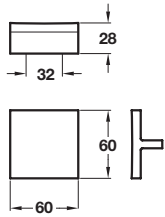

**AMBER knob**

- > Order M4 handle screws separately
- > Zinc alloy
- > Order qty: 1 pc

Finish	Cat. No.
Polished chrome	131.14.260

**ACACIA knob**

- > Order M4 handle screws separately
- > Zinc alloy
- > Order qty: 1 pc

Finish	Cat. No.
Stainless steel effect	131.15.000

**FLYNN knob**

- > Order 2x M4 handle screws separately
- > Zinc alloy
- > Order qty: 1 pc

Finish	45 x 45 mm	57 x 57 mm
Stainless steel effect	131.27.001	131.11.000
Polished chrome	131.27.201	131.11.200

**LARA knob**

- > Order 2x M4 handle screws separately
- > Zinc alloy
- > Order qty: 1 pc

Finish	Cat. No.
Polished chrome	131.17.200