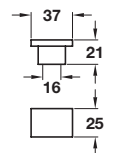

Finish	Cat. No.
Stainless steel effect	131.15.000

**FLYNN knob**

- > Order 2x M4 handle screws separately
- > Zinc alloy
- > Order qty: 1 pc

Finish	45 x 45 mm	57 x 57 mm
Stainless steel effect	131.27.001	131.11.000
Polished chrome	131.27.201	131.11.200

**LARA knob**

- > Order 2x M4 handle screws separately
- > Zinc alloy
- > Order qty: 1 pc

Finish	Cat. No.
Polished chrome	131.17.200