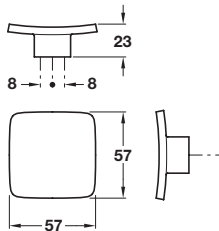

**AMBER knob**

- > Order M4 handle screws separately
- > Zinc alloy
- > Order qty: 1 pc

Finish	Cat. No.
Polished chrome	131.14.260

**ACACIA knob**

- > Order M4 handle screws separately
- > Zinc alloy
- > Order qty: 1 pc

Finish	Cat. No.
Stainless steel effect	131.15.000

**FLYNN knob**

- > Order 2x M4 handle screws separately
- > Zinc alloy
- > Order qty: 1 pc

Finish	45 x 45 mm	57 x 57 mm
Stainless steel effect	131.27.001	131.11.000
Polished chrome	131.27.201	131.11.200

**LARA knob**

- > Order 2x M4 handle screws separately
- > Zinc alloy
- > Order qty: 1 pc

Finish	Cat. No.
Polished chrome	131.17.200