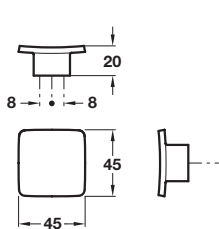

**AMBER knob**

- > Order M4 handle screws separately
- > Zinc alloy
- > Order qty: 1 pc

Finish	Cat. No.
Polished chrome	131.14.260

**ACACIA knob**

- > Order M4 handle screws separately
- > Zinc alloy
- > Order qty: 1 pc

Finish	Cat. No.
Stainless steel effect	131.15.000

**FLYNN knob**

- > Order 2x M4 handle screws separately
- > Zinc alloy
- > Order qty: 1 pc

Finish	45 x 45 mm	57 x 57 mm
Stainless steel effect	131.27.001	131.11.000
Polished chrome	131.27.201	131.11.200

**LARA knob**

- > Order 2x M4 handle screws separately
- > Zinc alloy
- > Order qty: 1 pc

Finish	Cat. No.
Polished chrome	131.17.200