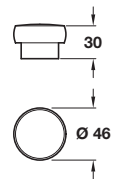

**AMBER knob**

- > Order M4 handle screws separately
- > Zinc alloy
- > Order qty: 1 pc

Finish	Cat. No.
Polished chrome	131.14.260

**ACACIA knob**

- > Order M4 handle screws separately
- > Zinc alloy
- > Order qty: 1 pc

Finish	Cat. No.
Stainless steel effect	131.15.000

**FLYNN knob**

- > Order 2x M4 handle screws separately
- > Zinc alloy
- > Order qty: 1 pc

Finish	45 x 45 mm	57 x 57 mm
Stainless steel effect	131.27.001	131.11.000
Polished chrome	131.27.201	131.11.200

**LARA knob**

- > Order 2x M4 handle screws separately
- > Zinc alloy
- > Order qty: 1 pc

Finish	Cat. No.
Polished chrome	131.17.200