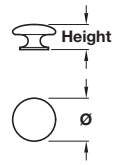

## METROPOLIS knob

- > 1x M4 x 25 mm handle screw included
- > Grade 303 stainless steel
- > Order qty: 1 pc

Diameter	Height	Satin	Polished
Ø 32 mm	30 mm	134.28.010	134.28.030
Ø 38 mm	30 mm	132.94.040	132.94.140
Ø 60 mm	35 mm	134.28.011	-

## METROPOLIS knob

- > 1x M4 x 25 mm handle screw included
- > Grade 303 stainless steel
- > Order qty: 1 pc

Diameter	Height	Satin
Ø 32 mm	27 mm	134.28.020

## METROPOLIS knob and backplate

Knob

Backplate

Knob

Backplate

- > 1x M4 x 25 mm handle screw included
- > Grade 303 stainless steel
- > Order qty: 1 pc

tem	Satin	Polished
Knob	132.94.030	132.94.130
Backplate	132.94.090	132.94.190