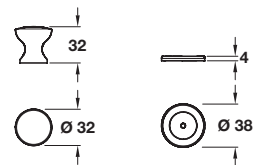

## METROPOLIS knob

- > 1x M4 x 25 mm handle screw included
- > Grade 303 stainless steel
- > Order qty: 1 pc

Diameter	Height	Satin	Polished
Ø 32 mm	30 mm	134.28.010	134.28.030
Ø 38 mm	30 mm	132.94.040	132.94.140
Ø 60 mm	35 mm	134.28.011	-

## METROPOLIS knob

- > 1x M4 x 25 mm handle screw included
- > Grade 303 stainless steel
- > Order qty: 1 pc

Diameter	Height	Satin
Ø 32 mm	27 mm	134.28.020

## METROPOLIS knob and backplate

Knob

Backplate

Knob

Backplate

- > 1x M4 x 25 mm handle screw included
- > Grade 303 stainless steel
- > Order qty: 1 pc

tem	Satin	Polished
Knob	132.94.030	132.94.130
Backplate	132.94.090	132.94.190