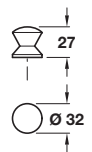

## METROPOLIS knob

- > 1x M4 x 25 mm handle screw included
- > Grade 303 stainless steel
- > Order qty: 1 pc

Diameter	Height	Satin	Polished
Ø 32 mm	30 mm	134.28.010	134.28.030
Ø 38 mm	30 mm	132.94.040	132.94.140
Ø 60 mm	35 mm	134.28.011	-

## METROPOLIS knob

- > 1x M4 x 25 mm handle screw included
- > Grade 303 stainless steel
- > Order qty: 1 pc

Diameter	Height	Satin
Ø 32 mm	27 mm	134.28.020

## METROPOLIS knob and backplate

Knob

Backplate

Knob

Backplate

- > 1x M4 x 25 mm handle screw included
- > Grade 303 stainless steel
- > Order qty: 1 pc

tem	Satin	Polished
Knob	132.94.030	132.94.130
Backplate	132.94.090	132.94.190