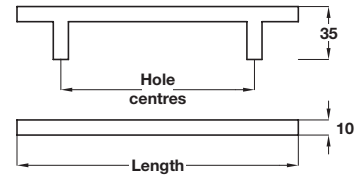

METROPOLIS knob

- > 1x M4 x 25 mm handle screw included
- > Grade 303 stainless steel
- > Order qty: 1 pc

Size	Height	Satin
25 mm	30 mm	132.94.010

4

METROPOLIS bar handle

- > 2x M4 x 25 mm handle screws included
- > Grade 304 stainless steel
- > Order qty: 1 pc

Length	Hole centres	Satin
218 mm	160 mm	115.67.006
250 mm	192 mm	115.67.007
378 mm	320 mm	115.67.008

Furniture Handles: Modern Life

METROPOLIS bow handle

- > 2x M4 x 25 mm handle screws included
- > Grade 304 stainless steel
- > Order qty: 1 pc

Length	Hole centres	Dim. A	Satin
181 mm	160 mm	31 mm	100.55.003
259 mm	224 mm	32 mm	100.55.005
365 mm	320 mm	33 mm	100.55.008

TOH DESIGN 2017, © Häfele U.K. Ltd 2017. Dimensional data not binding. We reserve the right to alter specifications without notice.