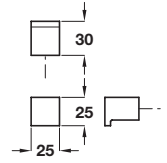

METROPOLIS knob

- > 1x M4 x 25 mm handle screw included
- > Grade 303 stainless steel
- > Order qty: 1 pc

Size	Height	Satin
25 mm	30 mm	132.94.010

4

METROPOLIS bar handle

- > 2x M4 x 25 mm handle screws included
- > Grade 304 stainless steel
- > Order qty: 1 pc

Length	Hole centres	Satin
218 mm	160 mm	115.67.006
250 mm	192 mm	115.67.007
378 mm	320 mm	115.67.008

Furniture Handles: Modern Life

METROPOLIS bow handle

- > 2x M4 x 25 mm handle screws included
- > Grade 304 stainless steel
- > Order qty: 1 pc

Length	Hole centres	Dim. A	Satin
181 mm	160 mm	31 mm	100.55.003
259 mm	224 mm	32 mm	100.55.005
365 mm	320 mm	33 mm	100.55.008

TOH DESIGN 2017, © Häfele U.K. Ltd 2017. Dimensional data not binding. We reserve the right to alter specifications without notice.