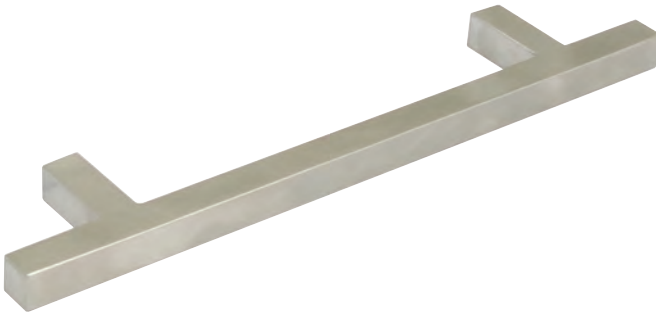

METROPOLIS knob

- > 1x M4 x 25 mm handle screw included
- > Grade 303 stainless steel
- > Order qty: 1 pc

Size	Height	Satin
25 mm	30 mm	132.94.010

4

METROPOLIS bar handle

- > 2x M4 x 25 mm handle screws included
- > Grade 304 stainless steel
- > Order qty: 1 pc

Length	Hole centres	Satin
218 mm	160 mm	115.67.006
250 mm	192 mm	115.67.007
378 mm	320 mm	115.67.008

Furniture Handles: Modern Life

METROPOLIS bow handle

- > 2x M4 x 25 mm handle screws included
- > Grade 304 stainless steel
- > Order qty: 1 pc

Length	Hole centres	Dim. A	Satin
181 mm	160 mm	31 mm	100.55.003
259 mm	224 mm	32 mm	100.55.005
365 mm	320 mm	33 mm	100.55.008

TOH DESIGN 2017, © Häfele U.K. Ltd 2017. Dimensional data not binding. We reserve the right to alter specifications without notice.