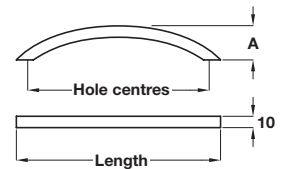

METROPOLIS knob

- > 1x M4 x 25 mm handle screw included
- > Grade 303 stainless steel
- > Order qty: 1 pc

Size	Height	Satin
25 mm	30 mm	132.94.010

4

METROPOLIS bar handle

- > 2x M4 x 25 mm handle screws included
- > Grade 304 stainless steel
- > Order qty: 1 pc

Length	Hole centres	Satin
218 mm	160 mm	115.67.006
250 mm	192 mm	115.67.007
378 mm	320 mm	115.67.008

Furniture Handles: Modern Life

METROPOLIS bow handle

- > 2x M4 x 25 mm handle screws included
- > Grade 304 stainless steel
- > Order qty: 1 pc

Length	Hole centres	Dim. A	Satin
181 mm	160 mm	31 mm	100.55.003
259 mm	224 mm	32 mm	100.55.005
365 mm	320 mm	33 mm	100.55.008

TOH DESIGN 2017, © Häfele U.K. Ltd 2017. Dimensional data not binding. We reserve the right to alter specifications without notice.