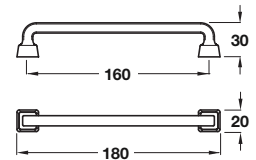

BRERA

4

Furniture Handles: Modern Classics

BRERA D handle

- > Order M4 handle screws separately
- > Zinc alloy
- > Order qty: 1 pc

Finish	Cat. No.
Satin nickel	110.22.274
Antique copper	110.22.275
Pewter	110.22.276