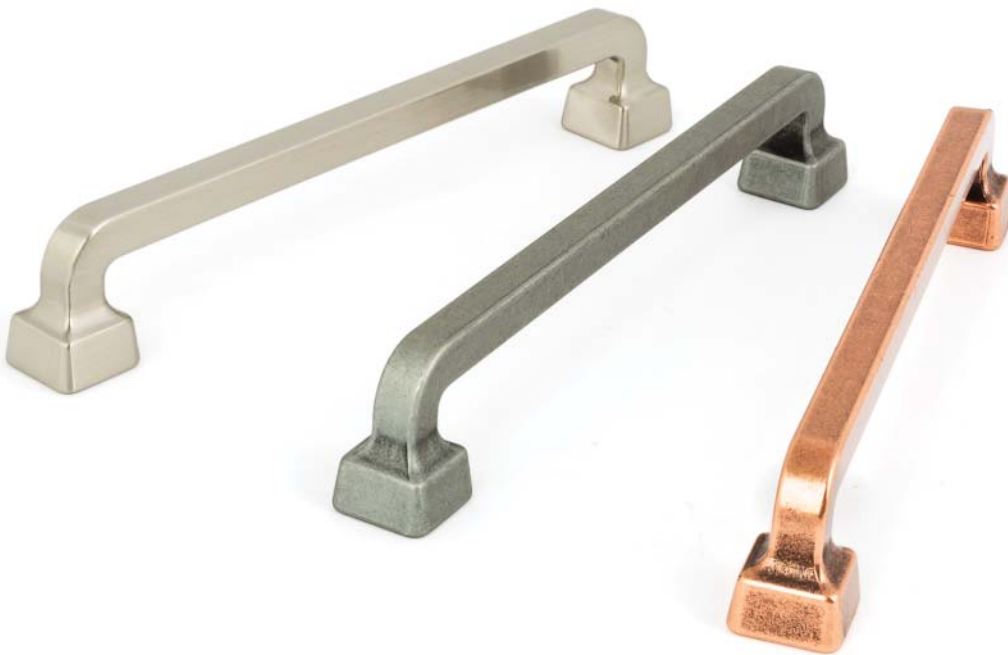

BRERA

4

Furniture Handles: Modern Classics

BRERA D handle

- > Order M4 handle screws separately
- > Zinc alloy
- > Order qty: 1 pc

Finish	Cat. No.
Satin nickel	110.22.274
Antique copper	110.22.275
Pewter	110.22.276