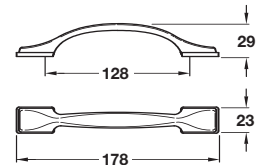

SHAPES

SHAPES knob

SHAPES D handle

- > Order M4 handle screws separately
- > Zinc alloy
- > Order qty: 1 pc

- > Order M4 handle screws separately
- > Zinc alloy
- > Order qty: 1 pc

Finish	Cat. No.
Antique copper	110.22.279
Antique brass	110.22.280

Finish	Cat. No.
Antique copper	110.22.277
Antique brass	110.22.278

TCH DESIGN 2017. © Häfele U.K. Ltd 2017. Dimensional data not binding. We reserve the right to alter specifications without notice.

PAGE CREATED
05.07.17