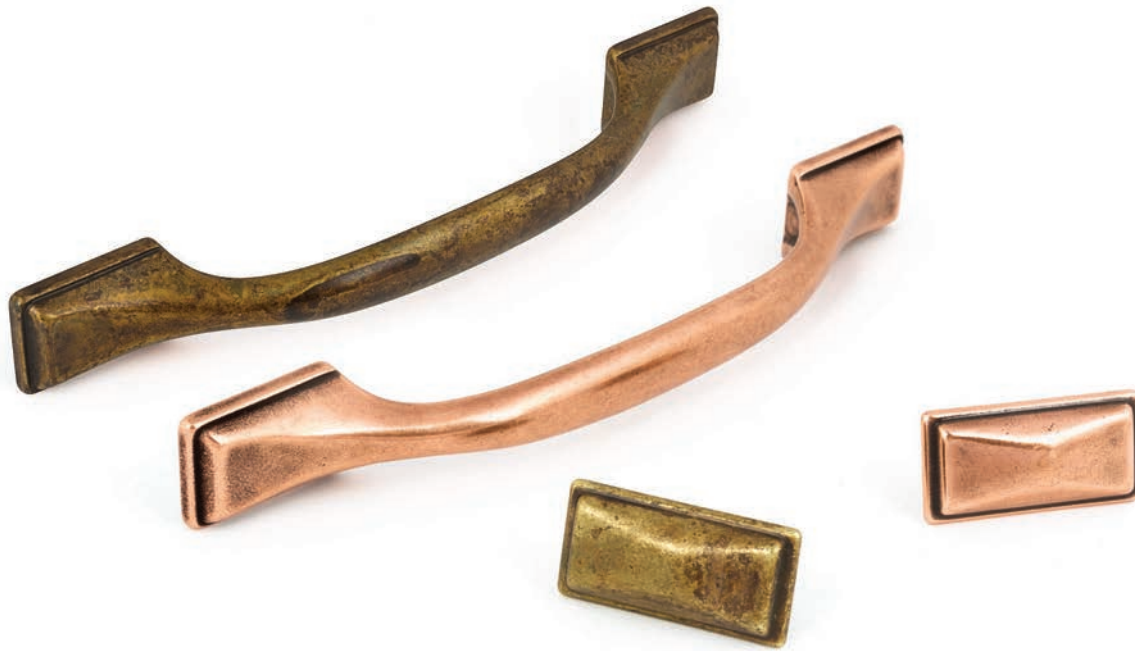

SHAPES

SHAPES knob

SHAPES D handle

- > Order M4 handle screws separately
- > Zinc alloy
- > Order qty: 1 pc

- > Order M4 handle screws separately
- > Zinc alloy
- > Order qty: 1 pc

Finish	Cat. No.
Antique copper	110.22.279
Antique brass	110.22.280

Finish	Cat. No.
Antique copper	110.22.277
Antique brass	110.22.278

TCH DESIGN 2017. © Häfele U.K. Ltd 2017. Dimensional data not binding. We reserve the right to alter specifications without notice.

PAGE CREATED
05.07.17