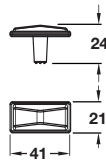

SHAPES

SHAPES knob

SHAPES D handle

- > Order M4 handle screws separately
- > Zinc alloy
- > Order qty: 1 pc

- > Order M4 handle screws separately
- > Zinc alloy
- > Order qty: 1 pc

Finish	Cat. No.
Antique copper	110.22.279
Antique brass	110.22.280

Finish	Cat. No.
Antique copper	110.22.277
Antique brass	110.22.278

TCH DESIGN 2017. © Häfele U.K. Ltd 2017. Dimensional data not binding. We reserve the right to alter specifications without notice.

PAGE CREATED
05.07.17