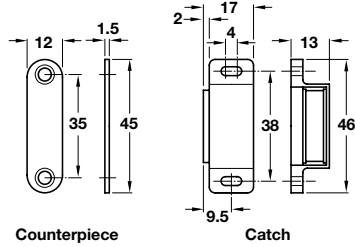

Magnetic catch, screw fixing

- > Catch: Floating
- > Counterpiece: Fixed
- > Plastic catch and steel counterpiece
- > Order qty: Multiples of 50 pcs

! Please note there is a ± 3 mm tolerance on dimensions

Pull (approx.)	6 kg
Finish	Cat. No
White	246.30.700

Magnetic catch, screw fixing

- > Catch: Floating
- > Counterpiece: Floating
- > Plastic catch and counterpiece
- > Order qty: Multiples of 10 pcs

Pull (approx.)	3-4 kg	4-5 kg
Finish	Cat. No.	
White	246.26.711	246.29.712
Brown	246.26.113	246.29.114

Magnetic catch, screw fixing

- > With plate magnet
- > Catch: Floating
- > Counterpiece: Fixed
- > Plastic catch and zinc counterpiece
- > Order qty: 1 pc

Pull (approx.)	6 kg
Brown	246.30.110

TCH TECHNOLOGY 2018, © Häfele U.K. Ltd 2018. Dimensional data not binding. We reserve the right to alter specifications without notice.