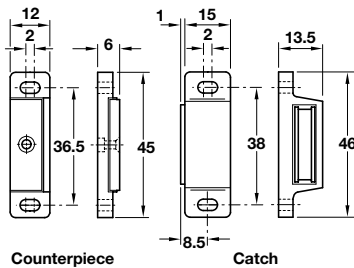

Magnetic catch, screw fixing

- > Catch: Floating
- > Counterpiece: Fixed
- > Plastic catch and steel counterpiece
- > Order qty: Multiples of 50 pcs

! Please note there is a ± 3 mm tolerance on dimensions

Pull (approx.)	6 kg
Finish	Cat. No
White	246.30.700

Magnetic catch, screw fixing

- > Catch: Floating
- > Counterpiece: Floating
- > Plastic catch and counterpiece
- > Order qty: Multiples of 10 pcs

Pull (approx.)	3-4 kg	4-5 kg
Finish	Cat. No.	
White	246.26.711	246.29.712
Brown	246.26.113	246.29.114

Magnetic catch, screw fixing

- > With plate magnet
- > Catch: Floating
- > Counterpiece: Fixed
- > Plastic catch and zinc counterpiece
- > Order qty: 1 pc

Pull (approx.)	6 kg
Brown	246.30.110

TCH TECHNOLOGY 2018, © Häfele U.K. Ltd 2018. Dimensional data not binding. We reserve the right to alter specifications without notice.