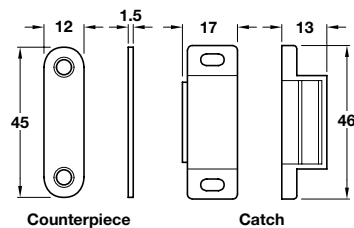

Magnetic catch, screw fixing

- > Catch: Floating
- > Counterpiece: Fixed
- > Plastic catch and steel counterpiece
- > Order qty: Multiples of 50 pcs

! Please note there is a ± 3 mm tolerance on dimensions

Pull (approx.)	6 kg
Finish	Cat. No
White	246.30.700

Magnetic catch, screw fixing

- > Catch: Floating
- > Counterpiece: Floating
- > Plastic catch and counterpiece
- > Order qty: Multiples of 10 pcs

Pull (approx.)	3-4 kg	4-5 kg
Finish	Cat. No.	
White	246.26.711	246.29.712
Brown	246.26.113	246.29.114

Magnetic catch, screw fixing

- > With plate magnet
- > Catch: Floating
- > Counterpiece: Fixed
- > Plastic catch and zinc counterpiece
- > Order qty: 1 pc

Pull (approx.)	6 kg
Brown	246.30.110

TCH TECHNOLOGY 2018, © Häfele U.K. Ltd 2018. Dimensional data not binding. We reserve the right to alter specifications without notice.