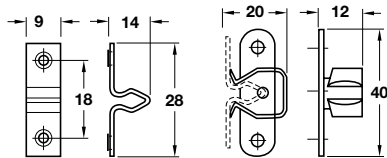

## Spring catch

- > For butt or flush closing doors
- > Spring catch: Screw fixing
- > Counterpiece: Screw fixing
- > Blue tempered steel spring catch and brass-plated steel counterpiece
- > Order qty: Multiples of 10 pcs

Length x width x height	Cat. No.
20 x 12 x 40 mm	245.06.509

Length x width x height	Cat. No.
32 x 11 x 15 mm	245.02.501

	Cat. No.
Spring catch and counterpiece	245.07.702
Counterpiece	245.07.760
Spring catch	245.07.703

TCH TECHNOLOGY 2018, © Häfele U.K. Ltd 2018. Dimensional data not binding. We reserve the right to alter specifications without notice.