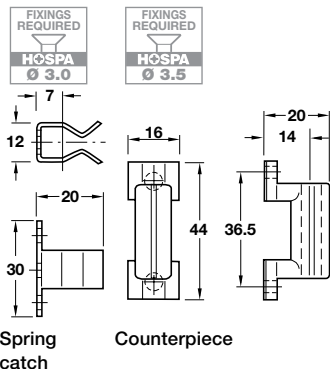

- > For butt or flush mounted plinth panels
- > Spring catch: Screw fixing
- > Counterpiece: Screw fixing
- > Chromatinized steel spring catch and nylon counterpiece, blue/black finish
- > Order qty: Multiples of 100 pcs