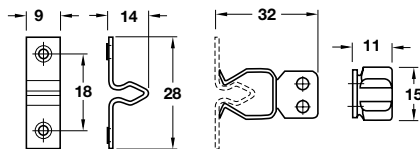

## Spring catch

- > For butt or flush closing doors
- > Spring catch: Screw fixing
- > Counterpiece: Screw fixing
- > Blue tempered steel spring catch and brass-plated steel counterpiece
- > Order qty: Multiples of 10 pcs

Length x width x height	Cat. No.
20 x 12 x 40 mm	245.06.509

Length x width x height	Cat. No.
32 x 11 x 15 mm	245.02.501

	Cat. No.
Spring catch and counterpiece	245.07.702
Counterpiece	245.07.760
Spring catch	245.07.703

TCH TECHNOLOGY 2018, © Häfele U.K. Ltd 2018. Dimensional data not binding. We reserve the right to alter specifications without notice.