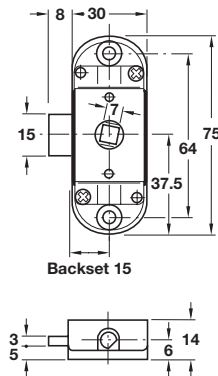

## Piccolo-Nova lock case, 25 mm backset

Right hand version shown

- > With aperture for 7 mm square spindle
- > Left or right handed
- > Plastic spindle aperture
- > Zinc alloy lock case
- > Order qty: 1 pc

Finish	Left hand	Right hand
Matt nickel-plated	225.57.660	225.57.615

## Piccolo-Nova lock case, 15 mm backset

Right hand version shown

- > With aperture for 7 mm square spindle
- > Left or right handed
- > Plastic spindle aperture
- > Zinc alloy lock case
- > Order qty: 1 pc

Finish	Left hand	Right hand
Matt nickel-plated	225.57.651	225.57.606

- > Handles suitable for Piccolo-Nova are shown on pages **72-73**
- > Espagnolette lock accessories for Ø 6 mm profile rod suitable for Piccolo-Nova are shown on pages **89-91**