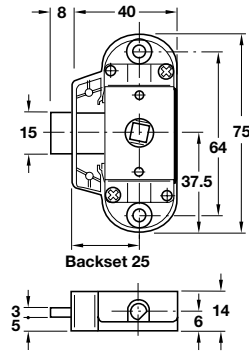

## Piccolo-Nova lock case, 25 mm backset

Right hand version shown

- > With aperture for 7 mm square spindle
- > Left or right handed
- > Plastic spindle aperture
- > Zinc alloy lock case
- > Order qty: 1 pc

Finish	Left hand	Right hand
Matt nickel-plated	225.57.660	225.57.615

## Piccolo-Nova lock case, 15 mm backset

Right hand version shown

- > With aperture for 7 mm square spindle
- > Left or right handed
- > Plastic spindle aperture
- > Zinc alloy lock case
- > Order qty: 1 pc

Finish	Left hand	Right hand
Matt nickel-plated	225.57.651	225.57.606

- > Handles suitable for Piccolo-Nova are shown on pages **72-73**
- > Espagnolette lock accessories for Ø 6 mm profile rod suitable for Piccolo-Nova are shown on pages **89-91**