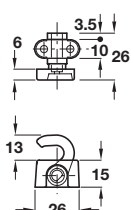

### Profile rod, Ø 6 and Ø 8 mm

- > Drawn steel
- > Rods are available in special lengths. Please enquire for further information
- > Order qty: 1 pc

Length	790 mm	1.9 m	2.0 m	2.5 m
<b>Ø 6 mm</b>				
Antique brass	-	226.04.519	-	-
Steel	-	-	226.00.200	-
Pol. nickel-plated	226.15.601	-	226.07.209	226.07.254
<b>Ø 8 mm</b>				
Pol. nickel-plated	-	-	226.67.205	226.67.250

### Rod cover

- > To cover Ø 6 mm rods
- > Plastic
- > Order qty: Multiples of 50 pcs

Length	2.0 m
Brown	226.20.168

### Profile rod Ø 6 mm with cover

- > Bright drawn steel rod with plastic decorative tube
- > Order qty: 1 pc

Length	1.0 m
White cover	226.02.795
Brown cover	226.02.197

### Espanolette top and bottom catch hooks

- > Screw fixing
- > For Ø 6 or Ø 8 mm rods with or without cover
- > Zinc-plated zinc alloy with plastic guides
- > Order qty: 1 pair

For rod Ø	Cat. No.
Ø 6 mm	226.30.761
Ø 8 mm	226.30.781