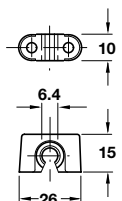

Rod guides

- > To suit Ø 6 mm rods without cover
- > Recommended for use every 0.5 m
- > Zinc alloy with plastic guides
- > Order qty: 1 pc

Finish	Cat. No.
Polished nickel-plated	239.75.761