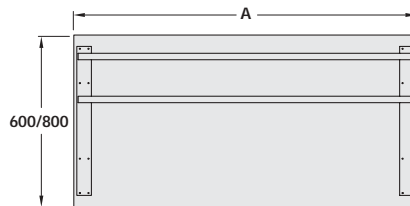

#### A IDEA+ C modular end frame

- Adjustable for left or right hand
- Vertically adjustable from 650-850 mm in 20 mm increments
- Consists of:
  - 1 set of assembly screws
  - 2 end caps, black plastic
  - 1 end frame
- Silver coloured RAL 9006 plastic coated steel
- Order rails separately to suit desk width required, shown on page 68

|            |            |            |               |
|------------|------------|------------|---------------|
| 600 mm     | 800 mm     | 1000 mm    | Free standing |
| 633.01.212 | 633.01.222 | 633.01.232 | 633.01.200    |

#### B IDEA+ C desk frame set

- For desks with 600 mm or 800 mm desktop depth
- Consists of:
  - 2 end frames 600 mm or 800 mm
  - 2 top rails for desk width A

| A       | 600 mm desk | 800 mm desk |
|---------|-------------|-------------|
| 600 mm  | 633.05.200  | -           |
| 800 mm  | 633.05.201  | 633.05.221  |
| 1000 mm | 633.05.202  | 633.05.222  |
| 1200 mm | 633.05.203  | 633.05.223  |
| 1400 mm | 633.05.205  | 633.05.225  |
| 1600 mm | 633.05.207  | 633.05.227  |
| 1800 mm | 633.05.209  | 633.05.229  |
| 2000 mm | 633.05.211  | 633.05.231  |

#### D IDEA+ C desk frame set

- For desks with 800 mm and 1000 mm desktop depth
- Consists of:
  - 1 end frame 800 mm
  - 1 end frame 1000 mm
  - 2 top rails for desk width A
- All parts are symmetric, for left or right handed design