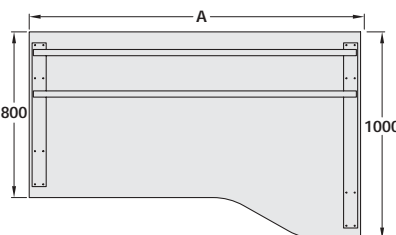

D IDEA+ C desk frame set

- For desks with 800 mm and 1000 mm desktop depth
- Consists of:
  - 1 end frame 800 mm
  - 1 end frame 1000 mm
  - 2 top rails for desk width A
- All parts are symmetric, for left or right handed design

A	Cat. No.
1000 mm	633.05.262
1200 mm	633.05.263
1400 mm	633.05.265
1600 mm	633.05.267
1800 mm	633.05.269
2000 mm	633.05.271
2200 mm	633.05.272