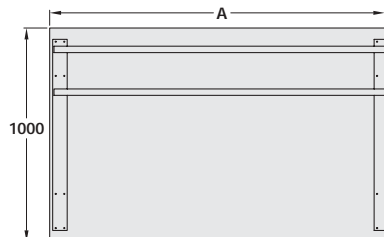

#### A IDEA+ C modular end frame

- Adjustable for left or right hand
- Vertically adjustable from 650-850 mm in 20 mm increments
- Consists of:
  - 1 set of assembly screws
  - 2 end caps, black plastic
  - 1 end frame
- Silver coloured RAL 9006 plastic coated steel
- Order rails separately to suit desk width required, shown on page 68

#### B IDEA+ C desk frame set

- For desks with 600 mm or 800 mm desktop depth
- Consists of:
  - 2 end frames 600 mm or 800 mm
  - 2 top rails for desk width A

| A       | 600 mm desk | 800 mm desk |
|---------|-------------|-------------|
| 600 mm  | 633.05.200  | -           |
| 800 mm  | 633.05.201  | 633.05.221  |
| 1000 mm | 633.05.202  | 633.05.222  |
| 1200 mm | 633.05.203  | 633.05.223  |
| 1400 mm | 633.05.205  | 633.05.225  |
| 1600 mm | 633.05.207  | 633.05.227  |
| 1800 mm | 633.05.209  | 633.05.229  |
| 2000 mm | 633.05.211  | 633.05.231  |

#### C IDEA+ C desk frame set

- For desks with 1000 mm desktop depth
- Consists of:
  - 2 end frames 1000 mm
  - 2 top rails for desk width A

| A       | Cat. No.   |
|---------|------------|
| 800 mm  | 633.05.241 |
| 1000 mm | 633.05.242 |
| 1200 mm | 633.05.243 |
| 1400 mm | 633.05.245 |
| 1600 mm | 633.05.247 |
| 1800 mm | 633.05.249 |
| 2000 mm | 633.05.251 |