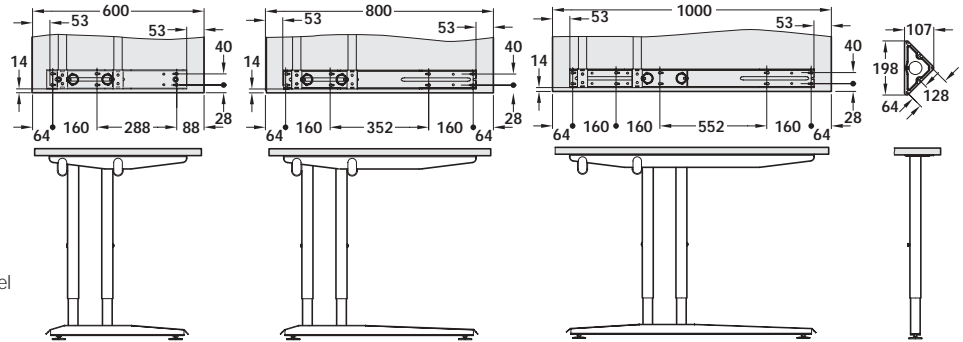

#### A IDEA+ C modular end frame

- Adjustable for left or right hand
- Vertically adjustable from 650-850 mm in 20 mm increments
- Consists of:
  - 1 set of assembly screws
  - 2 end caps, black plastic
  - 1 end frame
- Silver coloured RAL 9006 plastic coated steel
- Order rails separately to suit desk width required, shown on page 68

|            |            |            |               |
|------------|------------|------------|---------------|
| 600 mm     | 800 mm     | 1000 mm    | Free standing |
| 633.01.212 | 633.01.222 | 633.01.232 | 633.01.200    |

#### B IDEA+ C desk frame set

- For desks with 600 mm or 800 mm desktop depth
- Consists of:
  - 2 end frames 600 mm or 800 mm
  - 2 top rails for desk width A

| A       | 600 mm desk | 800 mm desk |
|---------|-------------|-------------|
| 600 mm  | 633.05.200  | -           |
| 800 mm  | 633.05.201  | 633.05.221  |
| 1000 mm | 633.05.202  | 633.05.222  |
| 1200 mm | 633.05.203  | 633.05.223  |
| 1400 mm | 633.05.205  | 633.05.225  |
| 1600 mm | 633.05.207  | 633.05.227  |
| 1800 mm | 633.05.209  | 633.05.229  |
| 2000 mm | 633.05.211  | 633.05.231  |

#### D IDEA+ C desk frame set

- For desks with 800 mm and 1000 mm desktop depth
- Consists of:
  - 1 end frame 800 mm
  - 1 end frame 1000 mm
  - 2 top rails for desk width A
- All parts are symmetric, for left or right handed design