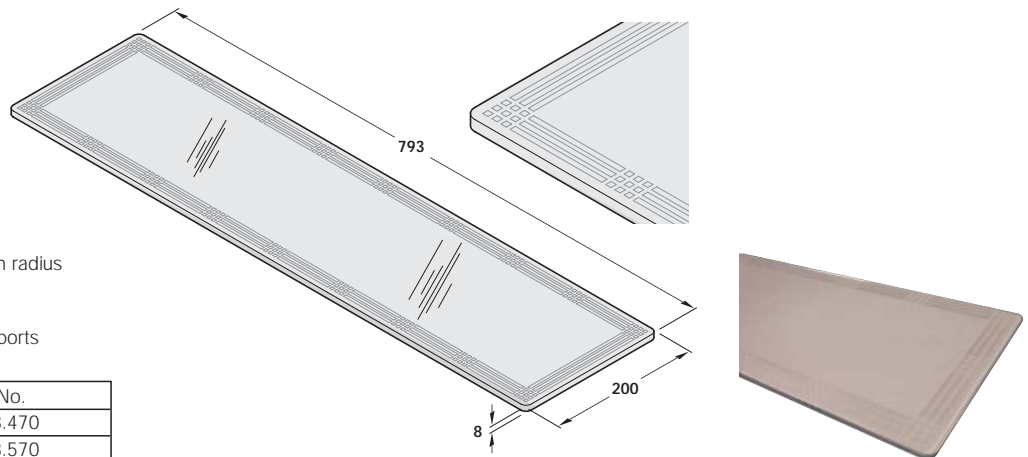

### A Glass shelf

- For installation in cabinets from 15 mm to 19 mm board thickness
- With polished edges
- 6 mm thick toughened, clear glass
- Suggested shelf support is Cat. no. 282.24.730 shown in **section 2, page 193**

Cabinet width	Width x depth	Cat. No.
1000 mm	961 x 250 mm	543.07.400
800 mm	761 x 250 mm	543.07.480
600 mm	561 x 250 mm	543.07.460
500 mm	461 x 250 mm	543.07.450

Order qty: 1 pc

### B Glass shelf

- Glass with polished edges and 8 mm radius corners
- Width 793 mm, depth 200 mm
- For use with wall mounted shelf supports
- 8 mm thick toughened, clear glass

Style of glass	Cat. No.
Etched	543.08.470
Clear	543.08.570

### C Glass shelf for corner cabinets

- Glass with polished edges
- Radius 250 mm
- 8 mm thick toughened, clear glass

Style of glass	Cat. No.
Etched	543.08.421
Clear	543.08.521

Order qty: 1 pc

Dimensions in mm