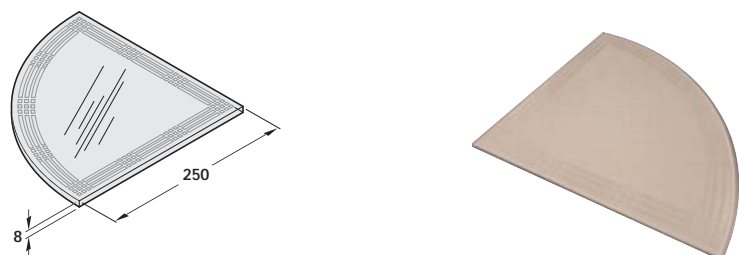

### A Glass shelf

- For installation in cabinets from 15 mm to 19 mm board thickness
- With polished edges
- 6 mm thick toughened, clear glass
- Suggested shelf support is Cat. no. 282.24.730 shown in **section 2, page 193**

Cabinet width	Width x depth	Cat. No.
1000 mm	961 x 250 mm	543.07.400
800 mm	761 x 250 mm	543.07.480
600 mm	561 x 250 mm	543.07.460
500 mm	461 x 250 mm	543.07.450

Order qty: 1 pc

### B Glass shelf

- Glass with polished edges and 8 mm radius corners
- Width 793 mm, depth 200 mm
- For use with wall mounted shelf supports
- 8 mm thick toughened, clear glass

Style of glass	Cat. No.
Etched	543.08.470
Clear	543.08.570

### C Glass shelf for corner cabinets

- Glass with polished edges
- Radius 250 mm
- 8 mm thick toughened, clear glass

Style of glass	Cat. No.
Etched	543.08.421
Clear	543.08.521

Order qty: 1 pc

Dimensions in mm