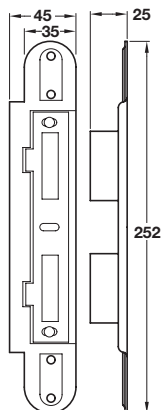

Illustration amended to show correct position of backset

A 5 lever, 3 point hookbolt 45 mm

- Set consists of:
 - 1x **911.50.807** Lock unit, 16 mm faceplate, 2250 mm
 - 1x **911.50.794** Centre keep, adjustable
 - 2x **911.50.792** Top/bottom keep, adjustable

Bolts/Forend	Cat. No.
Brass/Zinc plated steel	911.50.904

Order qty: 1 pc

B 3 point deadbolt, 35 mm

- Set consists of:
 - 1x **911.50.786** Lock unit, 16 mm faceplate, 2250 mm
 - 1x **911.50.794** Centre keep, adjustable
 - 2x **911.50.792** Top/bottom keep, adjustable

Bolts/Forend	Cat. No.
Brass/Zinc plated steel	911.50.905

Order qty: 1 set

C 3 point deadbolt, 45 mm

- Set consists of:
 - 1x **911.50.787** Lock unit, 16 mm faceplate, 2250 mm
 - 1x **911.50.794** Centre keep, adjustable
 - 2x **911.50.792** Top/bottom keep, adjustable

Bolts/Forend	Cat. No.
Brass/Zinc plated steel	911.50.906

Order qty: 1 set

TCH-A1 2008, HUK. Dimensional data not binding. We reserve the right to alter specifications without notice.