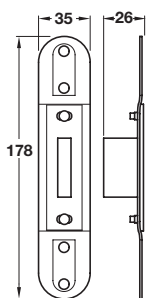

Illustration amended to show correct position of backset

A 5 lever, 3 point hookbolt 45 mm

- Set consists of:
 - 1x **911.50.807** Lock unit, 16 mm faceplate, 2250 mm
 - 1x **911.50.794** Centre keep, adjustable
 - 2x **911.50.792** Top/bottom keep, adjustable

Bolts/Forend	Cat. No.
Brass/Zinc plated steel	911.50.904

Order qty: 1 pc

B 3 point deadbolt, 35 mm

- Set consists of:
 - 1x **911.50.786** Lock unit, 16 mm faceplate, 2250 mm
 - 1x **911.50.794** Centre keep, adjustable
 - 2x **911.50.792** Top/bottom keep, adjustable

Bolts/Forend	Cat. No.
Brass/Zinc plated steel	911.50.905

Order qty: 1 set

C 3 point deadbolt, 45 mm

- Set consists of:
 - 1x **911.50.787** Lock unit, 16 mm faceplate, 2250 mm
 - 1x **911.50.794** Centre keep, adjustable
 - 2x **911.50.792** Top/bottom keep, adjustable

Bolts/Forend	Cat. No.
Brass/Zinc plated steel	911.50.906

Order qty: 1 set

TCH-A1 2008, HUK. Dimensional data not binding. We reserve the right to alter specifications without notice.