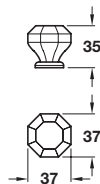

CHLOEU knob

- > 1x M4 x 25 mm handle screw included
- > Brass
- > Order qty: 1 pc

Finish	Cat. No.
Oil rubbed bronze	123.03.100
Brushed brass	123.03.500
Polished nickel	123.03.700

BELLAGIO knob

- > 1x M4 x 25 mm handle screw included
- > Brass
- > Order qty: 1 pc

Finish	Cat. No.
Polished chrome	123.02.239

BURBRIDGE knob

- > 1x M4 x 25 mm handle screw included
- > Brass or cast iron
- > Order qty: 1 pc

Finish	Base material	Cat. No.
Oil rubbed bronze	Brass	123.03.110
Brushed brass	Brass	123.03.510
Brushed nickel	Brass	123.03.610
Polished nickel	Brass	123.03.710
Cast iron	Cast iron	123.03.010