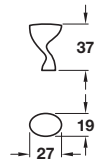

CHLOEU knob

- > 1x M4 x 25 mm handle screw included
- > Brass
- > Order qty: 1 pc

Finish	Cat. No.
Oil rubbed bronze	123.03.100
Brushed brass	123.03.500
Polished nickel	123.03.700

BELLAGIO knob

- > 1x M4 x 25 mm handle screw included
- > Brass
- > Order qty: 1 pc

Finish	Cat. No.
Polished chrome	123.02.239

BURBRIDGE knob

- > 1x M4 x 25 mm handle screw included
- > Brass or cast iron
- > Order qty: 1 pc

Finish	Base material	Cat. No.
Oil rubbed bronze	Brass	123.03.110
Brushed brass	Brass	123.03.510
Brushed nickel	Brass	123.03.610
Polished nickel	Brass	123.03.710
Cast iron	Cast iron	123.03.010