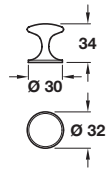

CHLOEU knob

- > 1x M4 x 25 mm handle screw included
- > Brass
- > Order qty: 1 pc

Finish	Cat. No.
Oil rubbed bronze	123.03.100
Brushed brass	123.03.500
Polished nickel	123.03.700

BELLAGIO knob

- > 1x M4 x 25 mm handle screw included
- > Brass
- > Order qty: 1 pc

Finish	Cat. No.
Polished chrome	123.02.239

BURBRIDGE knob

- > 1x M4 x 25 mm handle screw included
- > Brass or cast iron
- > Order qty: 1 pc

Finish	Base material	Cat. No.
Oil rubbed bronze	Brass	123.03.110
Brushed brass	Brass	123.03.510
Brushed nickel	Brass	123.03.610
Polished nickel	Brass	123.03.710
Cast iron	Cast iron	123.03.010