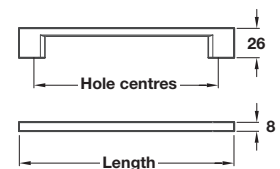

Finish	Cat. No.
Polished chrome	107.03.225
Brushed nickel	107.03.625

JUTLAND pull handle

- > Order M4 handle screws separately
- > Zinc alloy
- > Order qty: 1 pc

Finish	Cat. No.
Polished chrome	107.03.235
Brushed nickel	107.03.635

LINCOLN D handle

- > Order M4 handle screws separately
- > Zinc alloy
- > Order qty: 1 pc

Length	Hole centres	Polished chrome	Brushed nickel
113 mm	96 mm	107.03.244	107.03.644
189 mm	160 mm	107.24.246	107.24.646
224 mm	192 mm	107.24.247	107.24.647
290 mm	256 mm	107.24.248	107.24.648
353 mm	320 mm	107.24.249	107.24.649