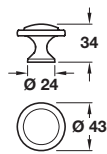

CONSTANCE knob

- > Order M4 handle screws separately
- > Zinc alloy
- > Order qty: 1 pc

Finish	Cat. No.
Polished chrome	134.45.220
Brushed nickel	134.45.620

MITFORD pull handle

- > Order M4 handle screws separately
- > Zinc alloy
- > Order qty: 1 pc

Finish	Cat. No.
Polished chrome	107.03.225
Brushed nickel	107.03.625

JUTLAND pull handle

- > Order M4 handle screws separately
- > Zinc alloy
- > Order qty: 1 pc

Finish	Cat. No.
Polished chrome	107.03.235
Brushed nickel	107.03.635

LINCOLN D handle

- > Order M4 handle screws separately
- > Zinc alloy
- > Order qty: 1 pc

Length	Hole centres	Polished chrome	Brushed nickel
113 mm	96 mm	107.03.244	107.03.644
189 mm	160 mm	107.24.246	107.24.646
224 mm	192 mm	107.24.247	107.24.647
290 mm	256 mm	107.24.248	107.24.648
353 mm	320 mm	107.24.249	107.24.649