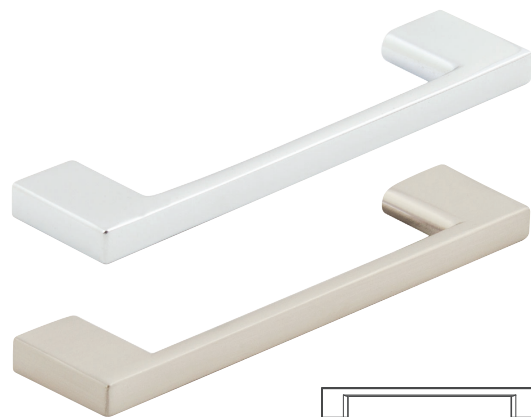

CONSTANCE knob

- > Order M4 handle screws separately
- > Zinc alloy
- > Order qty: 1 pc

Finish	Cat. No.
Polished chrome	134.45.220
Brushed nickel	134.45.620

MITFORD pull handle

- > Order M4 handle screws separately
- > Zinc alloy
- > Order qty: 1 pc

Finish	Cat. No.
Polished chrome	107.03.225
Brushed nickel	107.03.625

JUTLAND pull handle

- > Order M4 handle screws separately
- > Zinc alloy
- > Order qty: 1 pc

Finish	Cat. No.
Polished chrome	107.03.235
Brushed nickel	107.03.635

LINCOLN D handle

- > Order M4 handle screws separately
- > Zinc alloy
- > Order qty: 1 pc

Length	Hole centres	Polished chrome	Brushed nickel
113 mm	96 mm	107.03.244	107.03.644
189 mm	160 mm	107.24.246	107.24.646
224 mm	192 mm	107.24.247	107.24.647
290 mm	256 mm	107.24.248	107.24.648
353 mm	320 mm	107.24.249	107.24.649