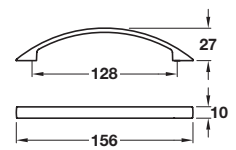

CONSTANCE knob

- > Order M4 handle screws separately
- > Zinc alloy
- > Order qty: 1 pc

Finish	Cat. No.
Polished chrome	134.45.220
Brushed nickel	134.45.620

MITFORD pull handle

- > Order M4 handle screws separately
- > Zinc alloy
- > Order qty: 1 pc

LINCOLN D handle

- > Order M4 handle screws separately
- > Zinc alloy
- > Order qty: 1 pc

Length	Hole centres	Polished chrome	Brushed nickel
113 mm	96 mm	107.03.244	107.03.644
189 mm	160 mm	107.24.246	107.24.646
224 mm	192 mm	107.24.247	107.24.647
290 mm	256 mm	107.24.248	107.24.648
353 mm	320 mm	107.24.249	107.24.649