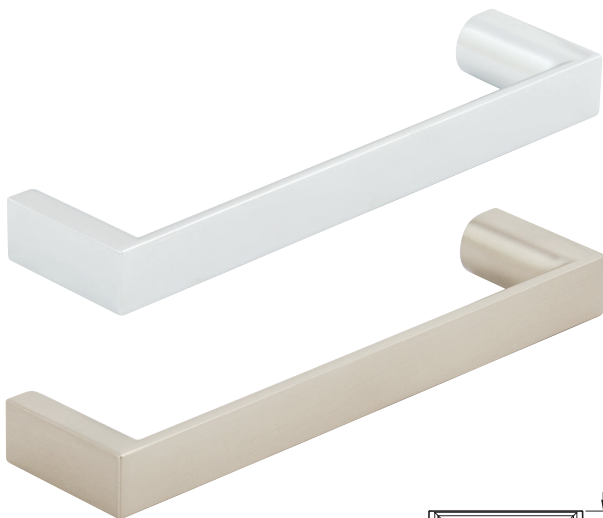

CONSTANCE knob

- > Order M4 handle screws separately
- > Zinc alloy
- > Order qty: 1 pc

Finish	Cat. No.
Polished chrome	134.45.220
Brushed nickel	134.45.620

MITFORD pull handle

- > Order M4 handle screws separately
- > Zinc alloy
- > Order qty: 1 pc

Finish	Cat. No.
Polished chrome	107.03.225
Brushed nickel	107.03.625

JUTLAND pull handle

- > Order M4 handle screws separately
- > Zinc alloy
- > Order qty: 1 pc

Finish	Cat. No.
Polished chrome	107.03.235
Brushed nickel	107.03.635

LINCOLN D handle

- > Order M4 handle screws separately
- > Zinc alloy
- > Order qty: 1 pc

Length	Hole centres	Polished chrome	Brushed nickel
113 mm	96 mm	107.03.244	107.03.644
189 mm	160 mm	107.24.246	107.24.646
224 mm	192 mm	107.24.247	107.24.647
290 mm	256 mm	107.24.248	107.24.648
353 mm	320 mm	107.24.249	107.24.649