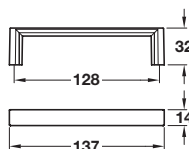

CONSTANCE knob

- > Order M4 handle screws separately
- > Zinc alloy
- > Order qty: 1 pc

Finish	Cat. No.
Polished chrome	134.45.220
Brushed nickel	134.45.620

MITFORD pull handle

- > Order M4 handle screws separately
- > Zinc alloy
- > Order qty: 1 pc

Finish	Cat. No.
Polished chrome	107.03.225
Brushed nickel	107.03.625

JUTLAND pull handle

- > Order M4 handle screws separately
- > Zinc alloy
- > Order qty: 1 pc

Finish	Cat. No.
Polished chrome	107.03.235
Brushed nickel	107.03.635

LINCOLN D handle

- > Order M4 handle screws separately
- > Zinc alloy
- > Order qty: 1 pc

Length	Hole centres	Polished chrome	Brushed nickel
113 mm	96 mm	107.03.244	107.03.644
189 mm	160 mm	107.24.246	107.24.646
224 mm	192 mm	107.24.247	107.24.647
290 mm	256 mm	107.24.248	107.24.648
353 mm	320 mm	107.24.249	107.24.649