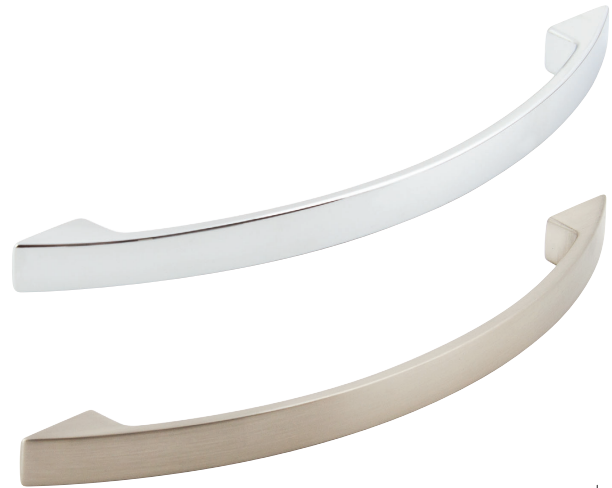

CONSTANCE knob

- > Order M4 handle screws separately
- > Zinc alloy
- > Order qty: 1 pc

Finish	Cat. No.
Polished chrome	134.45.220
Brushed nickel	134.45.620

MITFORD pull handle

- > Order M4 handle screws separately
- > Zinc alloy
- > Order qty: 1 pc

Finish	Cat. No.
Polished chrome	107.03.225
Brushed nickel	107.03.625

JUTLAND pull handle

- > Order M4 handle screws separately
- > Zinc alloy
- > Order qty: 1 pc

Finish	Cat. No.
Polished chrome	107.03.235
Brushed nickel	107.03.635

LINCOLN D handle

- > Order M4 handle screws separately
- > Zinc alloy
- > Order qty: 1 pc

Length	Hole centres	Polished chrome	Brushed nickel
113 mm	96 mm	107.03.244	107.03.644
189 mm	160 mm	107.24.246	107.24.646
224 mm	192 mm	107.24.247	107.24.647
290 mm	256 mm	107.24.248	107.24.648
353 mm	320 mm	107.24.249	107.24.649