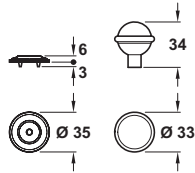

AMBROSE knob and backplate

- > 1x M4 x 25 mm and 1x M4 x 45 snap-off handle screws included
- > Brass
- > Order qty: 1 pc

Finish	Cat. No.
Polished nickel	137.80.741