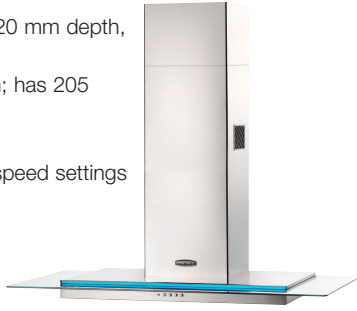

Toledo 90 chimney hood

- Hood size: 898 mm width, 520 mm depth, 48 mm height
- Chimney height 740-955 mm; has 205 mm adjustment in chimney
- Ø 120 mm air outlet
- Push button controls with 3 speed settings
- Single motor
- Integral down lights
- Fitted with charcoal filters
- Stainless steel and glass with illuminated ice blue fascia

- Hood size: 998/1098 mm width, 520 mm depth, 48 mm height
- Chimney height 740-955 mm; has 205 mm adjustment in chimney
- Ø 120 mm air outlet
- Push button controls with 3 speed settings
- Single motor
- Integral down lights
- Fitted with charcoal filters
- Stainless steel and glass with illuminated ice blue fascia

- Hood size: 598/898 mm width, 380 mm depth, 330 mm height
- Chimney height 725-1000 mm
- Extraction rate of 870m3/hr free air delivery
- Operated by an integrated push button control panel or by remote control for ease of use
- Variable speed control offering four different settings
- Intensive extraction function
- Two integrated halogen spotlights (50 watts each)
- Stainless steel baffle filters which are easy to clean and can be placed in the dishwasher
- Contemporary style stainless steel insert

- Hood size: 598/898 mm width, 380 mm depth, 330 mm height
- Chimney height 725-1000 mm
- 3 speed fans and integral halogen downlights
- Can be set to recirculate or vent externally
- Extra head room over hob area
- Dishwasher safe grease filters
- Stainless steel and black glass