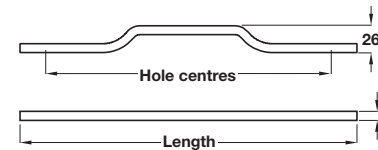

Pull handle

- Aluminium

Stainless steel effect finish

Length	Hole centres	Polished chrome	St. steel effect
297 mm	192 mm	112.92.204	112.92.004
397 mm	384 mm	112.92.208	112.92.008
497 mm	448 mm	112.92.209	112.92.009

Order qty: 1 pc

Pull handle

- Aluminium

Polished chrome finish

Length	Hole centres	Polished chrome	St. steel effect
297 mm	192 mm	112.92.214	112.92.014
397 mm	384 mm	112.92.218	112.92.018
497 mm	448 mm	112.92.219	112.92.019

Order qty: 1 pc

TCH-FF 2010, HUK. Dimensional data not binding. We reserve the right to alter specifications without notice.

3

Furniture Handles and Knobs