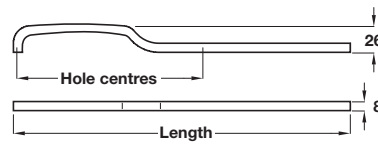

Unless otherwise indicated fixing screws are not included and must be ordered separately. The logo shown indicates the type of screw required.

Original catalogue page specifications were correct. All dimensions reverted back.

Pull handle

- Aluminium

Stainless steel effect finish

Length	Hole centres	Polished chrome	St. steel effect
297 mm	192 mm	112.92.204	112.92.004
397 mm	384 mm	112.92.208	112.92.008
497 mm	448 mm	112.92.209	112.92.009

Order qty: 1 pc

Pull handle

- Aluminium

Polished chrome finish

Length	Hole centres	Polished chrome	St. steel effect
297 mm	192 mm	112.92.214	112.92.014
397 mm	384 mm	112.92.218	112.92.018
497 mm	448 mm	112.92.219	112.92.019