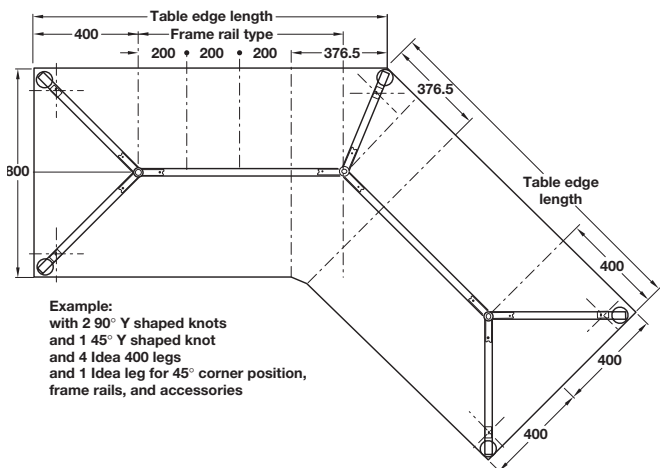

Refer to page 52 for full range of IDEA system rails

**A** IDEA system rail

- Can be used for both 300 and 400 system
- Silver coloured RAL 9006 plastic coated steel

Rail type	Cat. No.
Type 200	654.12.202
Type 400	654.12.204
Type 600	654.12.206
Type 800	654.12.208
Type 1000	654.12.210
Type 1200	654.12.212
Type 1400	654.12.214
Type 1600	654.12.216
Type 1800	654.12.218

Order qty: 1 pc

**Ordering examples:**

**B** System 400 desktop support to stabilise desktop, 800 mm deep

- For stabilising the table top
- Recommended for each table top joint
- Fixing with Varianta screws or with raised head screws
- Silver coloured RAL 9006 plastic coated steel