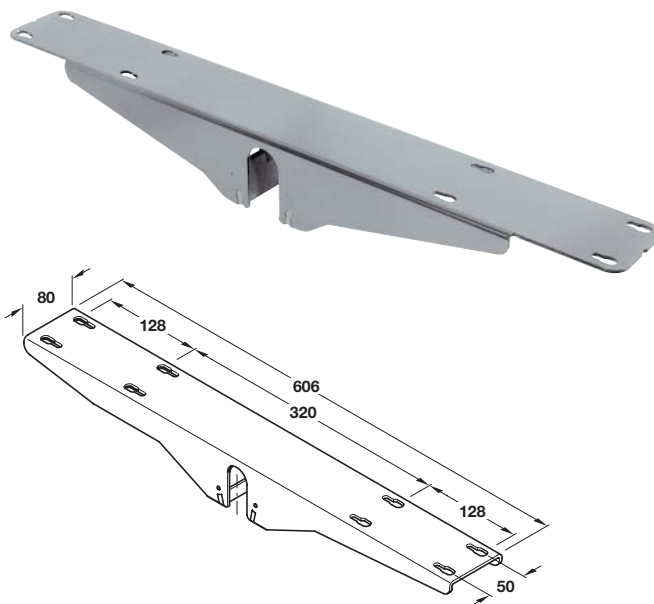

Refer to page 52 for full range of IDEA system rails

**A** IDEA system rail

- Can be used for both 300 and 400 system
- Silver coloured RAL 9006 plastic coated steel

Rail type	Cat. No.
Type 200	654.12.202
Type 400	654.12.204
Type 600	654.12.206
Type 800	654.12.208
Type 1000	654.12.210
Type 1200	654.12.212
Type 1400	654.12.214
Type 1600	654.12.216
Type 1800	654.12.218

Order qty: 1 pc

**Ordering examples:**

**B** System 400 desktop support to stabilise desktop, 800 mm deep

- For stabilising the table top
- Recommended for each table top joint
- Fixing with Varianta screws or with raised head screws
- Silver coloured RAL 9006 plastic coated steel