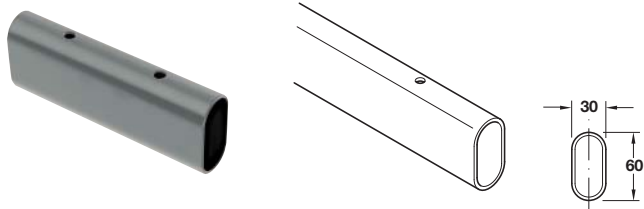

Refer to page 52 for full range of IDEA system rails

**A** IDEA system rail

- Can be used for both 300 and 400 system
- Silver coloured RAL 9006 plastic coated steel

Rail type	Cat. No.
Type 200	654.12.202
Type 400	654.12.204
Type 600	654.12.206
Type 800	654.12.208
Type 1000	654.12.210
Type 1200	654.12.212
Type 1400	654.12.214
Type 1600	654.12.216
Type 1800	654.12.218

Order qty: 1 pc

**Ordering examples:**

**B** System 400 desktop support to stabilise desktop, 800 mm deep

- For stabilising the table top
- Recommended for each table top joint
- Fixing with Varianta screws or with raised head screws
- Silver coloured RAL 9006 plastic coated steel