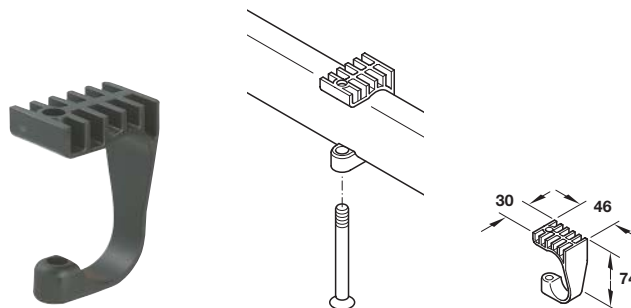

Fixings are shown on page 41 for desktop connector

C Desktop connector

- Screw fixing
- Use in addition to desktop support
- Black plastic

	Cat. No.
Desktop connector	654.34.510

Order qty: 1 pc