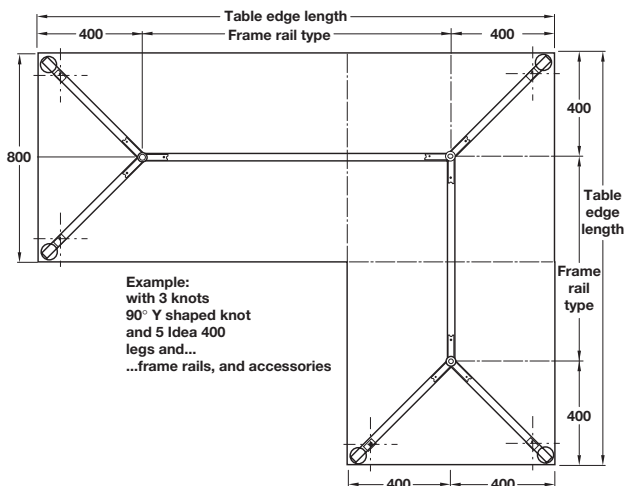

Refer to page 52 for full range of IDEA system rails

**A** IDEA system rail

- Can be used for both 300 and 400 system
- Silver coloured RAL 9006 plastic coated steel

Rail type	Cat. No.
Type 200	654.12.202
Type 400	654.12.204
Type 600	654.12.206
Type 800	654.12.208
Type 1000	654.12.210
Type 1200	654.12.212
Type 1400	654.12.214
Type 1600	654.12.216
Type 1800	654.12.218

Order qty: 1 pc

**Ordering examples:**

**B** System 400 desktop support to stabilise desktop, 800 mm deep

- For stabilising the table top
- Recommended for each table top joint
- Fixing with Varianta screws or with raised head screws
- Silver coloured RAL 9006 plastic coated steel