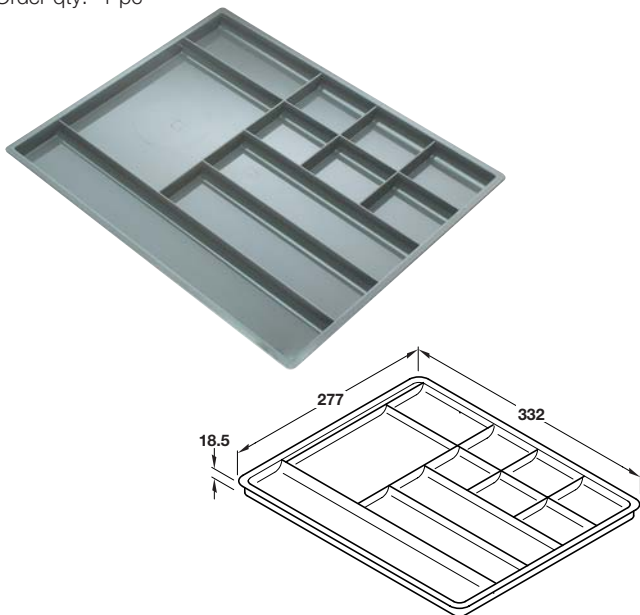

**A Pencil tray with eight compartments**

- Plastic

Finish	Cat. No.
Anthracite	818.03.054

Order qty: 1 pc

**B Pen tray with eleven compartments**

- Plastic

Finish	Cat. No.
Anthracite	818.04.051

Order qty: 1 pc

**C Pen tray with seven compartments**

- Suitable for metal sided drawers as shown in **Section 6**
- Black plastic

	Cat. No.
Pen tray	818.05.030

Order qty: 1 pc

**D Pen and pencil tray with six compartments**

- Plastic

Finish	Cat. No.
Black	429.58.340

Order qty: 1 pc

TCH 2013. © Häfele U.K. Ltd 2013. Dimensional data not binding. We reserve the right to alter specifications without notice.