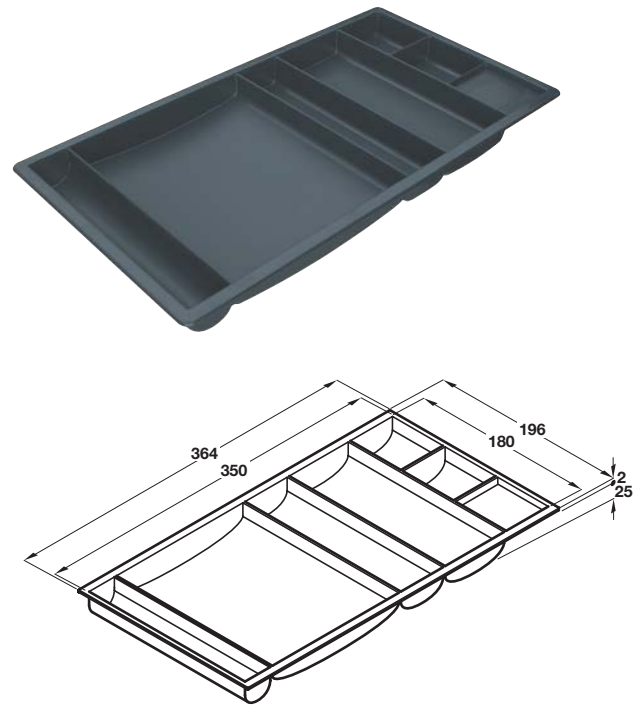

**A Pencil tray with eight compartments**

- Plastic

Finish	Cat. No.
Anthracite	818.03.054

Order qty: 1 pc

**B Pen tray with eleven compartments**

- Plastic

Finish	Cat. No.
Anthracite	818.04.051

Order qty: 1 pc

**C Pen tray with seven compartments**

- Suitable for metal sided drawers as shown in **Section 6**
- Black plastic

	Cat. No.
Pen tray	818.05.030

Order qty: 1 pc

**D Pen and pencil tray with six compartments**

- Plastic

Finish	Cat. No.
Black	429.58.340

Order qty: 1 pc

TCH 2013. © Häfele U.K. Ltd 2013. Dimensional data not binding. We reserve the right to alter specifications without notice.