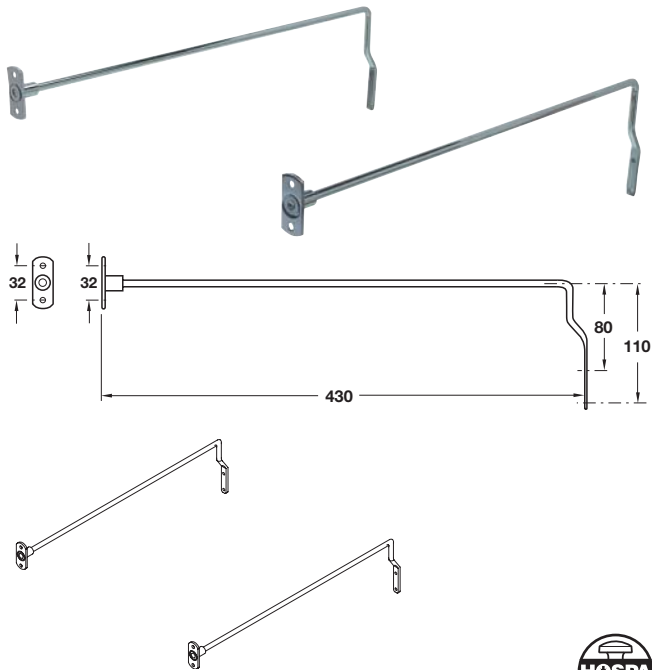

A Filing rails and stop rails

- Filing bar set to suit 380/ 392 mm office filing draws
- Chrome plated steel

For drawer length	Cat. No.
450 mm	559.94.245
500 mm	559.94.250
550 mm	559.94.255

Order qty: 1 set

B Filing rails

- Filing bar set to suit 380/392 mm office filing drawers
- Screw fixing
- Chrome plated steel

For drawer length	Cat. No.
450 mm	427.23.205

Order qty: 1 set

C Anti tilt arm

- Plastic

Right handed	Cat. No.
Anti tilt arm	237.49.590

Order qty: 1 pc

Exclusive Handle Designs from Häfele

See Section 4