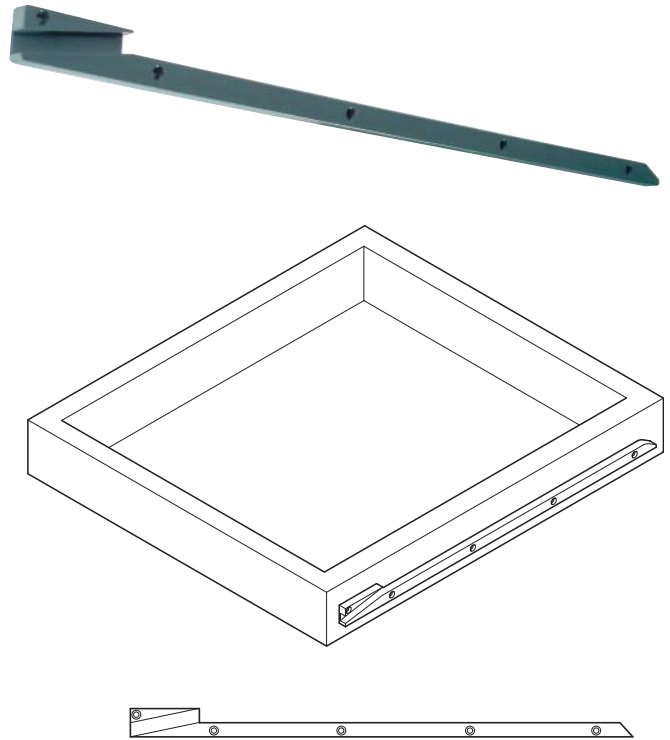

A Filing rails and stop rails

- Filing bar set to suit 380/ 392 mm office filing draws
- Chrome plated steel

For drawer length	Cat. No.
450 mm	559.94.245
500 mm	559.94.250
550 mm	559.94.255

Order qty: 1 set

B Filing rails

- Filing bar set to suit 380/392 mm office filing drawers
- Screw fixing
- Chrome plated steel

For drawer length	Cat. No.
450 mm	427.23.205

Order qty: 1 set

C Anti tilt arm

- Plastic

Right handed	Cat. No.
Anti tilt arm	237.49.590