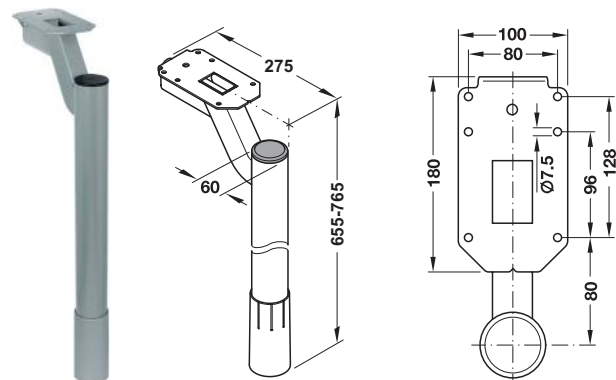

A Leg, straight, with mounting bracket

- With safety fixing using clamping ring
- With 110 mm adjustment screw at the leg
- With height adjustment **655 to 765 mm**
- Plastic coated steel

| Finish | Cat. No. |
|--------------------------|------------|
| Silver coloured RAL 9006 | 654.31.272 |
| Black RAL 9011 | 654.11.372 |

Order qty: 1 pc

C Leg, cranked, with mounting bracket

- With safety fixing using clamping ring
- With 110 mm adjustment screw at the leg
- Height adjustment **655 to 765 mm**
- Plastic coated steel

| Finish | Cat. No. |
|--------------------------|------------|
| Silver coloured RAL 9006 | 654.38.272 |

Order qty: 1 pc

B Leg, straight, with screw-on plate

- With safety fixing using clamping ring
- With 110 mm adjustment screw at the leg
- With height adjustment **655 to 765 mm**
- Plastic coated steel

| Finish | Cat. No. |
|--------------------------|------------|
| Silver coloured RAL 9006 | 654.39.272 |
| Black RAL 9011 | 654.19.372 |

Order qty: 1 pc

D Leg, cranked, with screw-on plate

- With safety fixing using clamping ring
- With 110 mm adjustment screw at the leg
- With height adjustment **655 to 765 mm**
- Plastic coated steel

| Finish | Cat. No. |
|--------------------------|------------|
| Silver coloured RAL 9006 | 654.49.272 |