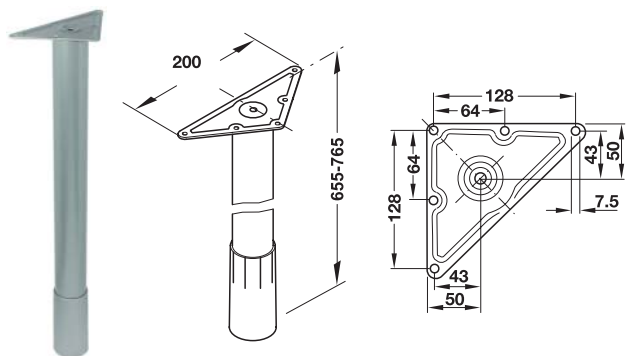

A Leg, straight, with mounting bracket

- With safety fixing using clamping ring
- With 110 mm adjustment screw at the leg
- With height adjustment **655 to 765 mm**
- Plastic coated steel

| Finish | Cat. No. |
|--------------------------|------------|
| Silver coloured RAL 9006 | 654.31.272 |
| Black RAL 9011 | 654.11.372 |

Order qty: 1 pc

C Leg, cranked, with mounting bracket

- With safety fixing using clamping ring
- With 110 mm adjustment screw at the leg
- Height adjustment **655 to 765 mm**
- Plastic coated steel

| Finish | Cat. No. |
|--------------------------|------------|
| Silver coloured RAL 9006 | 654.38.272 |

Order qty: 1 pc

B Leg, straight, with screw-on plate

- With safety fixing using clamping ring
- With 110 mm adjustment screw at the leg
- With height adjustment **655 to 765 mm**
- Plastic coated steel

| Finish | Cat. No. |
|--------------------------|------------|
| Silver coloured RAL 9006 | 654.39.272 |
| Black RAL 9011 | 654.19.372 |

Order qty: 1 pc

D Leg, cranked, with screw-on plate

- With safety fixing using clamping ring
- With 110 mm adjustment screw at the leg
- With height adjustment **655 to 765 mm**
- Plastic coated steel

| Finish | Cat. No. |
|--------------------------|------------|
| Silver coloured RAL 9006 | 654.49.272 |