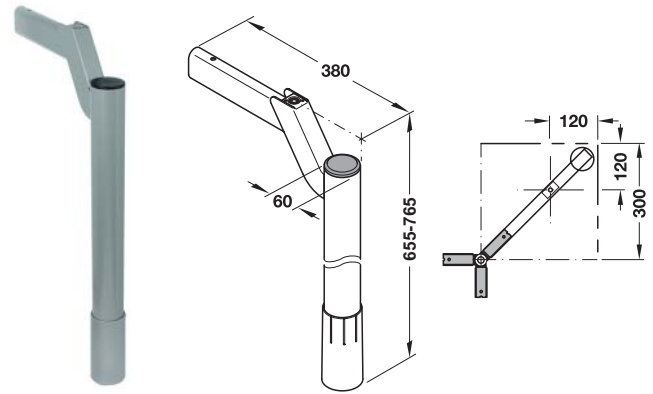

A Leg, straight, with mounting bracket

- With safety fixing using clamping ring
- With 110 mm adjustment screw at the leg
- With height adjustment **655 to 765 mm**
- Plastic coated steel

| Finish | Cat. No. |
|--------------------------|------------|
| Silver coloured RAL 9006 | 654.31.272 |
| Black RAL 9011 | 654.11.372 |

Order qty: 1 pc

C Leg, cranked, with mounting bracket

- With safety fixing using clamping ring
- With 110 mm adjustment screw at the leg
- Height adjustment **655 to 765 mm**
- Plastic coated steel

| Finish | Cat. No. |
|--------------------------|------------|
| Silver coloured RAL 9006 | 654.38.272 |

Order qty: 1 pc

B Leg, straight, with screw-on plate

- With safety fixing using clamping ring
- With 110 mm adjustment screw at the leg
- With height adjustment **655 to 765 mm**
- Plastic coated steel

| Finish | Cat. No. |
|--------------------------|------------|
| Silver coloured RAL 9006 | 654.39.272 |
| Black RAL 9011 | 654.19.372 |

Order qty: 1 pc

D Leg, cranked, with screw-on plate

- With safety fixing using clamping ring
- With 110 mm adjustment screw at the leg
- With height adjustment **655 to 765 mm**
- Plastic coated steel

| Finish | Cat. No. |
|--------------------------|------------|
| Silver coloured RAL 9006 | 654.49.272 |