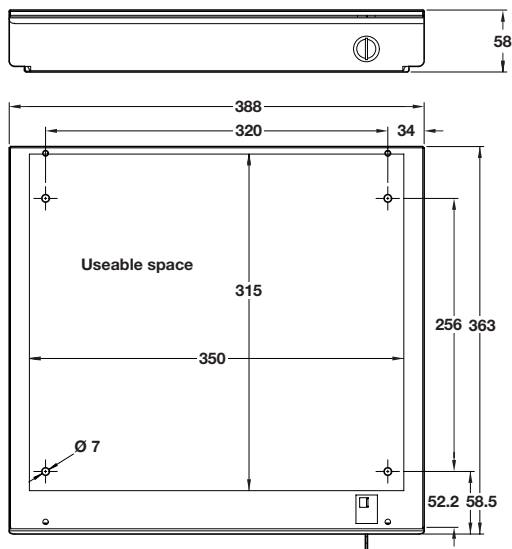

A Extending keyboard tray

- With integral runners for screw mounting beneath the desktop
- Allows the keyboard to be stored away when not in use
- Maximum keyboard size: 590 mm wide x 285 mm deep x 25 - 60 mm high
- For higher keyboards spacers are included, to be used between the worktop and the mounting brackets
- Plastic tray and spacers, galvanized steel mounting brackets and chrome-plated steel runners

Finish	Cat. No.
Black	429.80.316

Order qty: 1 pair

B Extending pencil tray

- For screw mounting beneath the desk top
- Compartments allowed for pens, pencils and documents up to A4
- Runner extension 320 mm, giving good access to all compartments
- Mounting template and fixing materials included
- Plastic

Finish	Cat. No.
Light grey	429.57.504
Black	429.57.308

Order qty: 1 set

C Safe-deposit box or laptop pull-out drawer

- Safely stores a laptop up 17" size
- For screw fixing to top panel, table top or shelf, with full extension
- With front panel and recessed grip
- With cable outlet in the rear panel
- Lockable at side, lock included
- Ball cage runners
- Plastic coated steel tray, with galvanized steel runners