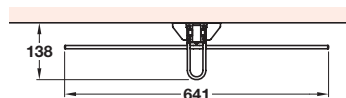

Off centre pull out trouser holder, under mounted

Pull out trouser rack, under mounted, off centre fitting

- Height x width x installed depth: 138 x 351 x 455 mm
- Full extension ball bearing runners
- 448 mm extension length
- For under-shelf applications, fixings included
- Silver epoxy coated steel

Finish	Silver
Cat. No.	807.47.260

Order qty: 1 pc

Pull out trouser holder, under mounted, centre fitting

- Height x width x installed depth: 138 x 641 x 455 mm
- Full extension ball bearing runners
- 448 mm extension length
- For under-shelf applications, fixings included
- Silver epoxy coated steel

Finish	Silver
Cat. No.	807.47.250

Order qty: 1 pc

Pull out shoe rack, width adjustable

- Height x width x installed depth: 127 x 564-1000 x 467 mm
- Full extension ball bearing runners
- 448 mm extension length
- Side fixing, fixings included
- Silver epoxy coated steel

Finish	Silver
Cat. No.	805.81.280

Order qty: 1 pc

TCH 2013. © Häfele U.K. Ltd 2013. Dimensional data not binding. We reserve the right to alter specifications without notice.