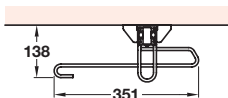

Off centre pull out trouser holder, under mounted

Pull out trouser rack, under mounted, off centre fitting

- Height x width x installed depth: 138 x 351 x 455 mm
- Full extension ball bearing runners
- 448 mm extension length
- For under-shelf applications, fixings included
- Silver epoxy coated steel

Finish	Silver
Cat. No.	807.47.260

Order qty: 1 pc

Pull out trouser holder, under mounted, centre fitting

- Height x width x installed depth: 138 x 641 x 455 mm
- Full extension ball bearing runners
- 448 mm extension length
- For under-shelf applications, fixings included
- Silver epoxy coated steel

Finish	Silver
Cat. No.	807.47.250

Order qty: 1 pc

Pull out shoe rack, width adjustable

- Height x width x installed depth: 127 x 564-1000 x 467 mm
- Full extension ball bearing runners
- 448 mm extension length
- Side fixing, fixings included
- Silver epoxy coated steel

Finish	Silver
Cat. No.	805.81.280

Order qty: 1 pc

TCH 2013. © Häfele U.K. Ltd 2013. Dimensional data not binding. We reserve the right to alter specifications without notice.