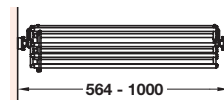

Off centre pull out trouser holder, under mounted

Pull out trouser rack, under mounted, off centre fitting

- Height x width x installed depth: 138 x 351 x 455 mm
- Full extension ball bearing runners
- 448 mm extension length
- For under-shelf applications, fixings included
- Silver epoxy coated steel

Finish	Silver
Cat. No.	807.47.260

Order qty: 1 pc

Pull out trouser holder, under mounted, centre fitting

- Height x width x installed depth: 138 x 641 x 455 mm
- Full extension ball bearing runners
- 448 mm extension length
- For under-shelf applications, fixings included
- Silver epoxy coated steel

Finish	Silver
Cat. No.	807.47.250

Order qty: 1 pc

Pull out shoe rack, width adjustable

- Height x width x installed depth: 127 x 564-1000 x 467 mm
- Full extension ball bearing runners
- 448 mm extension length
- Side fixing, fixings included
- Silver epoxy coated steel

Finish	Silver
Cat. No.	805.81.280

Order qty: 1 pc

TCH 2013. © Häfele U.K. Ltd 2013. Dimensional data not binding. We reserve the right to alter specifications without notice.