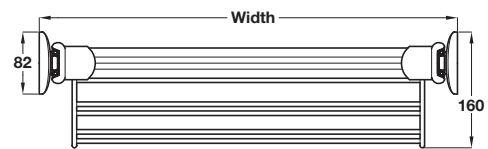

Bedroom pull-out basket

- Full extension ball bearing runners
- 475 mm installed depth
- Side fixing
- Silver aluminium frame, black plastic connectors, chrome steel basket

For cabinet width	Width	Cat. No.
400 mm	364 mm	805.93.908
450 mm	414 mm	805.93.909
500 mm	464 mm	805.93.900
600 mm	564 mm	805.93.901
800 mm	764 mm	805.93.903
900 mm	864 mm	805.93.904
1000 mm	964 mm	805.93.905

Order qty: 1 pc

Bedroom pull-out shoe rack

- Full extension ball bearing runners
- 475 mm installed depth
- Side fixing
- Silver aluminium frame, black plastic connectors, chrome steel basket

Cabinet width	Width	Cat. No.
400 mm	364 mm	805.93.978
450 mm	414 mm	805.93.979
500 mm	464 mm	805.93.970
600 mm	564 mm	805.93.971
800 mm	764 mm	805.93.973
900 mm	864 mm	805.93.974
1000 mm	964 mm	805.93.975

Order qty: 1 pc

Bedroom side mounted pull-out baskets

- Full extension ball bearing runners
- Side fixing
- Silver aluminium frame, black plastic connectors, chrome steel basket

Type	Width x depth x height	Cat. No.
2-Tier	295 x 485 x 500 mm	805.92.220
3-Tier	285 x 460 x 1000 mm	805.92.221

Order qty: 1 pc

Bedroom pull-out trouser rack

- Full extension ball bearing runners
- 475 mm installed depth
- Side fixing
- Silver aluminium frame, black plastic connectors

For cabinet width	Width	No. of bars	Cat. No.
400 mm	364 mm	5	805.93.918
450 mm	414 mm	5	805.93.919
500 mm	464 mm	7	805.93.910
600 mm	564 mm	7	805.93.911
800 mm	764 mm	11	805.93.913
900 mm	864 mm	13	805.93.914
1000 mm	964 mm	15	805.93.915