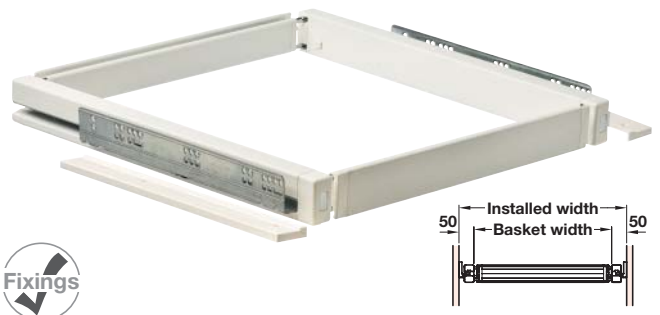

**Elite Soft Close pull out storage system**

This high quality bedroom storage system consists of pull out frames in white with a range of storage fittings which simply clip or hang onto the frames.

Storage fittings are available in white or silver epoxy coated steel.

Pull out frames have full extension runners with dampened return (soft close action). The frame is side fixing and adjustable to different widths to accommodate different combinations of baskets, trays and racks.

Side fixing pull out unit with mirror: also available on page 7.

Optional bracket for undershelf mounting of pull out units: page 8, enables Elite range to be used with Stilos profile system shown on pages 14-15 to create wall mounted storage system.

**Elite Soft Close pull out wardrobe frame, adjustable**

- Width adjustable pull out frame
- For use with baskets and trays shown on pages 5-7
- \*Total basket width must be min. 100 mm less than installed width
- Height x installed depth: 68 x 526 mm
- Full extension soft closing runners, 470 mm extension length
- Side fixing, fixings included
- White (RAL 9010) epoxy coated or black anodised aluminium