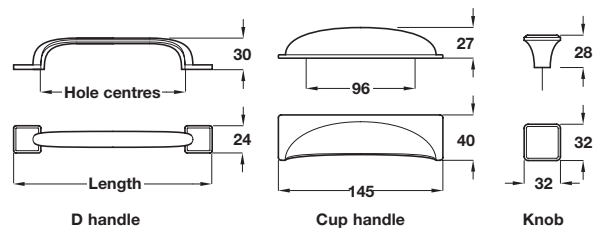

Knob, round

D cup handle

Knob, square

D handle

PIP

- Cast iron

Knob, round

Diameter	Height	Cat. No.
Ø 38 mm	27 mm	123.07.960
Ø 50 mm	33 mm	123.07.961

Knob, square

Dim A	Height	Cat. No.
35 mm	25 mm	123.05.910
50 mm	33 mm	123.05.911

D cup handle

Length	Hole centres	Cat. No.
107 mm	64 mm	123.07.940
176 mm	96 mm	123.07.941

D handle

188 mm	128 mm	123.07.922
220 mm	160 mm	123.07.923
284 mm	224 mm	123.07.925

Order qty: 1 pc

D handle

Cup handle

Knob

GEORGE

- Cast iron

D handle

Length	Hole centres	Cat. No.
172 mm	128 mm	120.67.922
268 mm	224 mm	120.67.925

Cup handle

145 mm	96 mm	123.06.911
--------	-------	------------

Knob

Size	Cat. No.
32 x 32 mm	120.67.990

Order qty: 1 pc

TCH 2013. © Häfele U.K. Ltd 2013. Dimensional data not binding. We reserve the right to alter specifications without notice.