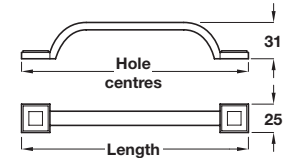

Knob, round

D cup handle

Knob, square

D handle

PIP

- Cast iron

Knob, round

Diameter	Height	Cat. No.
Ø 38 mm	27 mm	123.07.960
Ø 50 mm	33 mm	123.07.961

Knob, square

Dim A	Height	Cat. No.
35 mm	25 mm	123.05.910
50 mm	33 mm	123.05.911

D cup handle

Length	Hole centres	Cat. No.
107 mm	64 mm	123.07.940
176 mm	96 mm	123.07.941

D handle

188 mm	128 mm	123.07.922
220 mm	160 mm	123.07.923
284 mm	224 mm	123.07.925

Order qty: 1 pc

D handle

Cup handle

Knob

GEORGE

- Cast iron

D handle

Length	Hole centres	Cat. No.
172 mm	128 mm	120.67.922
268 mm	224 mm	120.67.925

Cup handle

145 mm	96 mm	123.06.911
--------	-------	------------

Knob

Size	Cat. No.
32 x 32 mm	120.67.990

Order qty: 1 pc

TCH 2013. © Häfele U.K. Ltd 2013. Dimensional data not binding. We reserve the right to alter specifications without notice.