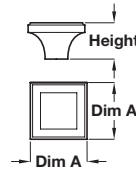

Knob, round

D cup handle

Knob, square

D handle

PIP

- Cast iron

Knob, round

Diameter	Height	Cat. No.
Ø 38 mm	27 mm	123.07.960
Ø 50 mm	33 mm	123.07.961

Knob, square

Dim A	Height	Cat. No.
35 mm	25 mm	123.05.910
50 mm	33 mm	123.05.911

D cup handle

Length	Hole centres	Cat. No.
107 mm	64 mm	123.07.940
176 mm	96 mm	123.07.941

D handle

188 mm	128 mm	123.07.922
220 mm	160 mm	123.07.923
284 mm	224 mm	123.07.925

Order qty: 1 pc

D handle

Cup handle

Knob

GEORGE

- Cast iron

D handle

Length	Hole centres	Cat. No.
172 mm	128 mm	120.67.922
268 mm	224 mm	120.67.925

Cup handle

145 mm	96 mm	123.06.911
--------	-------	------------

Knob

Size	Cat. No.
32 x 32 mm	120.67.990

Order qty: 1 pc

TCH 2013. © Häfele U.K. Ltd 2013. Dimensional data not binding. We reserve the right to alter specifications without notice.