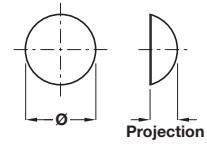

Finish	Brass-plated	Zinc-plated
Cat. No.	937.12.205	937.12.709

Order qty: 1 pc

Wall bumper

- Wall fixing (concealed)
- Stainless steel or brass, with rubber buffer

Finish	Satin stainless steel	Polished brass
Cat. No.	937.11.700	937.00.908

Order qty: 1 pc

Wall bumper

- Overall projection 12, 9.5 or 17 mm
- Self adhesive fixing
- Not for use with lever handles
- Plastic

Ø x Projection	White	Black	Brown
Ø 31 x 12 mm	937.90.100	937.90.107	-
Ø 40 x 9.5 mm	937.91.400	-	937.91.446
Ø 60 x 17 mm	937.91.500	-	-