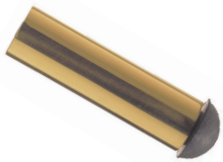

5

Architectural Ironmongery: Door Accessories

Door stop, wall mounted

- Overall protection, adjustable 68-98 mm
- Concealed fixing
- Brass, rubber buffer

Finish	Cat. No.
Satin chrome	937.01.202

Order qty: 1 pc

Door stop, wall mounted

- Overall projection 77 mm
- Concealed fixing
- Brass, rubber buffer

Finish	Polished brass	Satin nickel-plated
Cat. No.	940.09.345	940.09.340

Order qty: 1 pc

Spring door stop

- Ø 24 x 76 mm (Ø 14 mm buffer)
- Wall fixing (concealed)
- Spring steel, with white plastic buffer
- Please note there is a ±3 mm tolerance on dimensions

Finish	Brass-plated	Zinc-plated
Cat. No.	937.12.205	937.12.709

Order qty: 1 pc

Wall bumper

- Wall fixing (concealed)
- Stainless steel or brass, with rubber buffer

Finish	Satin stainless steel	Polished brass
Cat. No.	937.11.700	937.00.908

Order qty: 1 pc

**Catalogue shows black
Correct finish is brown**

Buffer

- Wall fixing
- Black rubber

	Cat. No.
Buffer	941.80.050

Order qty: 1 pc

TCH 2013, © Häfele U.K. Ltd 2013. Dimensional data not binding. We reserve the right to alter specifications without notice.