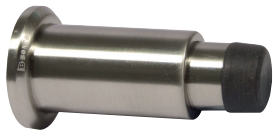

5

Architectural Ironmongery: Door Accessories

Door stop, wall mounted

- Overall protection, adjustable 68-98 mm
- Concealed fixing
- Brass, rubber buffer

Finish	Cat. No.
Satin chrome	937.01.202

Order qty: 1 pc

Door stop, wall mounted

- Overall projection 77 mm
- Concealed fixing
- Brass, rubber buffer

Finish	Polished brass	Satin nickel-plated
Cat. No.	940.09.345	940.09.340

Order qty: 1 pc

Spring door stop

- Ø 24 x 76 mm (Ø 14 mm buffer)
- Wall fixing (concealed)
- Spring steel, with white plastic buffer
- Please note there is a ±3 mm tolerance on dimensions

Finish	Brass-plated	Zinc-plated
Cat. No.	937.12.205	937.12.709

Order qty: 1 pc

Wall bumper

- Wall fixing (concealed)
- Stainless steel or brass, with rubber buffer

Finish	Satin stainless steel	Polished brass
Cat. No.	937.11.700	937.00.908

Order qty: 1 pc

Wall bumper

- Overall projection 12, 9.5 or 17 mm
- Self adhesive fixing
- Not for use with lever handles
- Plastic

Ø x Projection	White	Black	Brown
Ø 31 x 12 mm	937.90.100	937.90.107	-
Ø 40 x 9.5 mm	937.91.400	-	937.91.446
Ø 60 x 17 mm	937.91.500	-	-