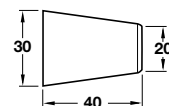

Buffer

- Wall fixing
- Black rubber

	Cat. No.
Buffer	941.80.050

Order qty: 1 pc

TCH 2013, © Häfele U.K. Ltd 2013. Dimensional data not binding. We reserve the right to alter specifications without notice.