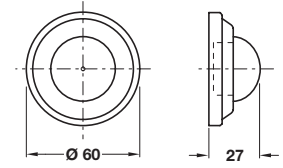

5

Architectural Ironmongery: Door Accessories

Door stop, wall mounted

- Overall protection, adjustable 68-98 mm
- Concealed fixing
- Brass, rubber buffer

Finish	Cat. No.
Satin chrome	937.01.202

Order qty: 1 pc

Door stop, wall mounted

- Overall projection 77 mm
- Concealed fixing
- Brass, rubber buffer

Finish	Polished brass	Satin nickel-plated
Cat. No.	940.09.345	940.09.340

Order qty: 1 pc

Spring door stop

- Ø 24 x 76 mm (Ø 14 mm buffer)
- Wall fixing (concealed)
- Spring steel, with white plastic buffer
- Please note there is a ±3 mm tolerance on dimensions

Finish	Brass-plated	Zinc-plated
Cat. No.	937.12.205	937.12.709

Order qty: 1 pc

Wall bumper

- Wall fixing (concealed)
- Stainless steel or brass, with rubber buffer

Finish	Satin stainless steel	Polished brass
Cat. No.	937.11.700	937.00.908

Order qty: 1 pc

Wall bumper

- Overall projection 12, 9.5 or 17 mm
- Self adhesive fixing
- Not for use with lever handles
- Plastic

Ø x Projection	White	Black	Brown
Ø 31 x 12 mm	937.90.100	937.90.107	-
Ø 40 x 9.5 mm	937.91.400	-	937.91.446
Ø 60 x 17 mm	937.91.500	-	-

Order qty: 1 pc

**Catalogue shows black
Correct finish is brown**

Buffer

- Wall fixing
- Black rubber

	Cat. No.
Buffer	941.80.050

Order qty: 1 pc

TCH 2013, © Häfele U.K. Ltd 2013. Dimensional data not binding. We reserve the right to alter specifications without notice.