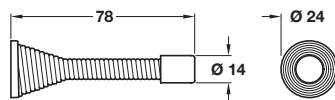

5

Architectural Ironmongery: Door Accessories

Door stop, wall mounted

- Overall protection, adjustable 68-98 mm
- Concealed fixing
- Brass, rubber buffer

Finish	Cat. No.
Satin chrome	937.01.202

Order qty: 1 pc

Door stop, wall mounted

- Overall projection 77 mm
- Concealed fixing
- Brass, rubber buffer

Finish	Polished brass	Satin nickel-plated
Cat. No.	940.09.345	940.09.340

Order qty: 1 pc

Spring door stop

- Ø 24 x 76 mm (Ø 14 mm buffer)
- Wall fixing (concealed)
- Spring steel, with white plastic buffer
- Please note there is a ±3 mm tolerance on dimensions

Order qty: 1 pc

Wall bumper

- Overall projection 12, 9.5 or 17 mm
- Self adhesive fixing
- Not for use with lever handles
- Plastic

Ø x Projection	White	Black	Brown
Ø 31 x 12 mm	937.90.100	937.90.107	-
Ø 40 x 9.5 mm	937.91.400	-	937.91.446
Ø 60 x 17 mm	937.91.500	-	-