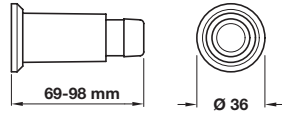

5

Architectural Ironmongery: Door Accessories

Door stop, wall mounted

- Overall protection, adjustable 68-98 mm
- Concealed fixing
- Brass, rubber buffer

Finish	Cat. No.
Satin chrome	937.01.202

Order qty: 1 pc

Door stop, wall mounted

- Overall projection 77 mm
- Concealed fixing
- Brass, rubber buffer

Finish	Polished brass	Satin nickel-plated
Cat. No.	940.09.345	940.09.340

Order qty: 1 pc

Spring door stop

- Ø 24 x 76 mm (Ø 14 mm buffer)
- Wall fixing (concealed)
- Spring steel, with white plastic buffer
- Please note there is a ±3 mm tolerance on dimensions

Order qty: 1 pc

Wall bumper

- Overall projection 12, 9.5 or 17 mm
- Self adhesive fixing
- Not for use with lever handles
- Plastic

Ø x Projection	White	Black	Brown
Ø 31 x 12 mm	937.90.100	937.90.107	-
Ø 40 x 9.5 mm	937.91.400	-	937.91.446
Ø 60 x 17 mm	937.91.500	-	-

Order qty: 1 pc

**Catalogue shows black
Correct finish is brown**

Buffer

- Wall fixing
- Black rubber

	Cat. No.
Buffer	941.80.050

Order qty: 1 pc

TCH 2013, © Häfele U.K. Ltd 2013. Dimensional data not binding. We reserve the right to alter specifications without notice.