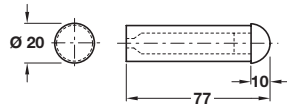

5

Architectural Ironmongery: Door Accessories

Door stop, wall mounted

- Overall protection, adjustable 68-98 mm
- Concealed fixing
- Brass, rubber buffer

Finish	Cat. No.
Satin chrome	937.01.202

Order qty: 1 pc

Door stop, wall mounted

- Overall projection 77 mm
- Concealed fixing
- Brass, rubber buffer

Finish	Polished brass	Satin nickel-plated
Cat. No.	940.09.345	940.09.340

Order qty: 1 pc

Spring door stop

- Ø 24 x 76 mm (Ø 14 mm buffer)
- Wall fixing (concealed)
- Spring steel, with white plastic buffer
- Please note there is a ±3 mm tolerance on dimensions

Order qty: 1 pc

Wall bumper

- Overall projection 12, 9.5 or 17 mm
- Self adhesive fixing
- Not for use with lever handles
- Plastic

Ø x Projection	White	Black	Brown
Ø 31 x 12 mm	937.90.100	937.90.107	-
Ø 40 x 9.5 mm	937.91.400	-	937.91.446
Ø 60 x 17 mm	937.91.500	-	-