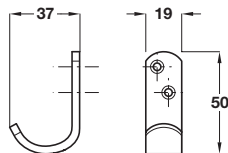

**Buffered hat and coat hook**

- Face fixing
- Brass

Finish	Cat. No.
Polished brass	843.84.860

Order qty: 1 pc

**Hat and coat hook**

- Face fixing
- Aluminium

Finish	Cat. No.
Satin anodised	842.48.080

Order qty: 1 pc

Please note there is a  $\pm 3$  mm tolerance on dimensions

**Coat hook**

- Face fixing
- Aluminium

Finish	Cat. No.
Satin anodised	842.95.900

Order qty: 1 pc

**Buffered hat and coat hook**

- Face fixing
- Aluminium

Finish	Cat. No.
Satin anodised	843.84.900

Order qty: 1 pc

5

Architectural Ironmongery: Door Accessories

TCH 2013, © Häfele U.K. Ltd 2013. Dimensional data not binding. We reserve the right to alter specifications without notice.