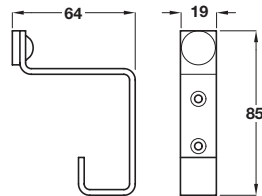

**Hat and coat hook**

- Face fixing
- Brass

Finish	Cat. No.
Polished brass	843.84.820

Order qty: 1 pc

**Hat and coat hook**

- Face fixing
- Aluminium

Finish	Cat. No.
Satin anodised	844.62.900

Order qty: 1 pc

Finish	Cat. No.
Satin anodised	843.84.900

Order qty: 1 pc

5

Architectural Ironmongery: Door Accessories

TCH 2013, © Häfele U.K. Ltd 2013. Dimensional data not binding. We reserve the right to alter specifications without notice.