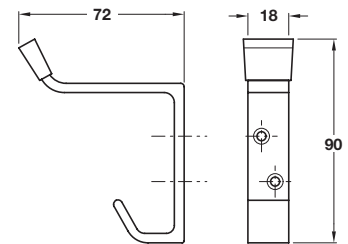

Please note there is a  $\pm 3$  mm tolerance on dimensions

**Coat hook**

- Face fixing
- Aluminium

Finish	Cat. No.
Satin anodised	842.95.900

Order qty: 1 pc

**Buffered hat and coat hook**

- Face fixing
- Aluminium

Finish	Cat. No.
Satin anodised	843.84.900

Order qty: 1 pc

5

Architectural Ironmongery: Door Accessories

TCH 2013, © Häfele U.K. Ltd 2013. Dimensional data not binding. We reserve the right to alter specifications without notice.