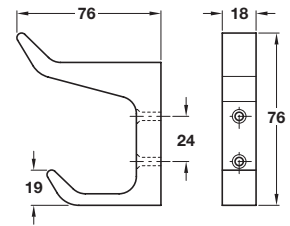

Hat and coat hook

- Face fixing
- Aluminium

Finish	Cat. No.
Satin anodised	844.62.900

Order qty: 1 pc