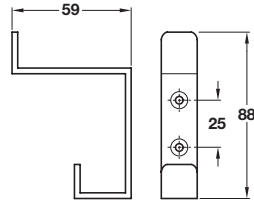

Hat and coat hook

- Face fixing
- Brass

Finish	Cat. No.
Polished brass	843.84.820

Order qty: 1 pc