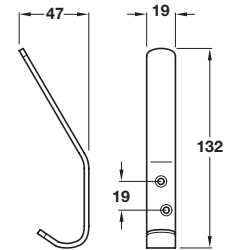

Hat and coat hook

- Face fixing
- Aluminium

Finish	Cat. No.
Satin anodised	842.48.080

Order qty: 1 pc