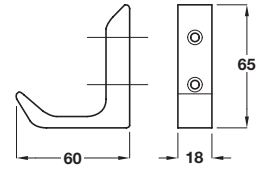

**Hat and coat hook**

- Face fixing
- Stainless steel

Finish	Cat. No.
Satin stainless steel	843.84.040

Order qty: 1 pc

**Coat hook**

- Face fixing
- Aluminium

Finish	Cat. No.
Satin anodised	842.95.910

Order qty: 1 pc