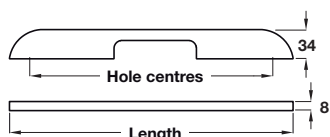

Pull handle

- > Aluminium, stainless steel effect finish
- > Order qty: 1 pc

| Length | Hole centres | Cat. No. |
|--------|--------------|------------|
| 180 mm | 128 mm | 112.62.022 |
| 250 mm | 192 mm | 112.62.025 |
| 330 mm | 288 mm | 112.62.027 |
| 460 mm | 416 mm | 112.62.029 |

Pull handle

- > Aluminium, polished chrome finish
- > Order qty: 1 pc

| Length | Hole centres | Cat. No. |
|--------|--------------|------------|
| 160 mm | 128 mm | 112.60.252 |
| 370 mm | 320 mm | 112.60.258 |

Pull handle

- > Aluminium with zinc alloy feet
- > Order qty: 1 pc

| Ends/centre | Cat. No. |
|------------------------------------|------------|
| Polished chrome/anodised aluminium | 112.64.213 |