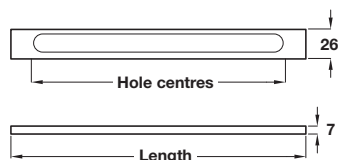

Pull handle

- > Aluminium, stainless steel effect finish
- > Order qty: 1 pc

| Length | Hole centres | Cat. No. |
|--------|--------------|------------|
| 180 mm | 128 mm | 112.62.022 |
| 250 mm | 192 mm | 112.62.025 |
| 330 mm | 288 mm | 112.62.027 |
| 460 mm | 416 mm | 112.62.029 |

Pull handle

- > Aluminium, polished chrome finish
- > Order qty: 1 pc

| Length | Hole centres | Cat. No. |
|--------|--------------|------------|
| 160 mm | 128 mm | 112.60.252 |
| 370 mm | 320 mm | 112.60.258 |