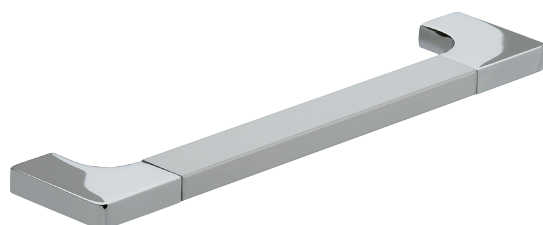

Pull handle

- > Aluminium, stainless steel effect finish
- > Order qty: 1 pc

| Length | Hole centres | Cat. No. |
|--------|--------------|------------|
| 180 mm | 128 mm | 112.62.022 |
| 250 mm | 192 mm | 112.62.025 |
| 330 mm | 288 mm | 112.62.027 |
| 460 mm | 416 mm | 112.62.029 |

Pull handle

- > Aluminium, polished chrome finish
- > Order qty: 1 pc

| Length | Hole centres | Cat. No. |
|--------|--------------|------------|
| 160 mm | 128 mm | 112.60.252 |
| 370 mm | 320 mm | 112.60.258 |

Pull handle

- > Aluminium with zinc alloy feet
- > Order qty: 1 pc

| Ends/centre | Cat. No. |
|------------------------------------|------------|
| Polished chrome/anodised aluminium | 112.64.213 |