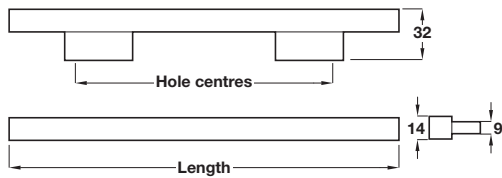

Pull handle

- > Aluminium, stainless steel effect
- > Order qty: 1 pc

Length	Hole centres	Cat. No.
332 mm	320 mm	112.62.077
428 mm	416 mm	112.62.078

Bar handle

- > Aluminium, polished chrome finish
- > Order qty: 1 pc

Length	Hole centres	Cat. No.
272 mm	192 mm	112.85.224
464 mm	384 mm	112.85.228
560 mm	480 mm	112.85.229

Bar handle

- > Aluminium, polished chrome finish
- > Order qty: 1 pc

Length	Hole centres	Cat. No.
330 mm	320 mm	112.85.207
522 mm	512 mm	112.85.209