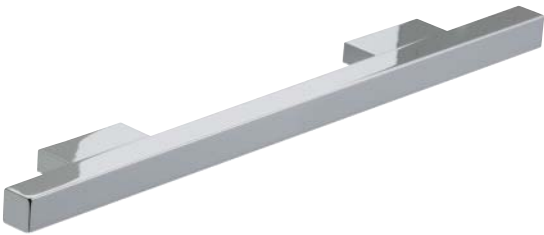

Pull handle

- > Aluminium, stainless steel effect
- > Order qty: 1 pc

Length	Hole centres	Cat. No.
332 mm	320 mm	112.62.077
428 mm	416 mm	112.62.078

Bar handle

- > Aluminium, polished chrome finish
- > Order qty: 1 pc

Length	Hole centres	Cat. No.
272 mm	192 mm	112.85.224
464 mm	384 mm	112.85.228
560 mm	480 mm	112.85.229

Bar handle

- > Aluminium, polished chrome finish
- > Order qty: 1 pc

Length	Hole centres	Cat. No.
330 mm	320 mm	112.85.207
522 mm	512 mm	112.85.209