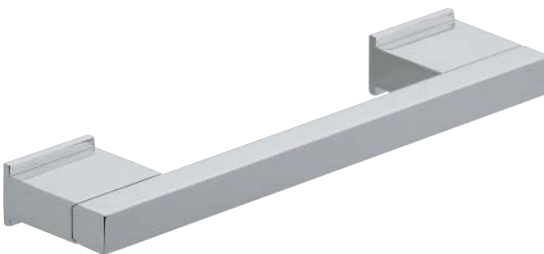

Pull handle

- > Aluminium, stainless steel effect
- > Order qty: 1 pc

Length	Hole centres	Cat. No.
332 mm	320 mm	112.62.077
428 mm	416 mm	112.62.078

Bar handle

- > Aluminium, polished chrome finish
- > Order qty: 1 pc

Length	Hole centres	Cat. No.
272 mm	192 mm	112.85.224
464 mm	384 mm	112.85.228
560 mm	480 mm	112.85.229

Bar handle

- > Aluminium, polished chrome finish
- > Order qty: 1 pc

Length	Hole centres	Cat. No.
330 mm	320 mm	112.85.207
522 mm	512 mm	112.85.209