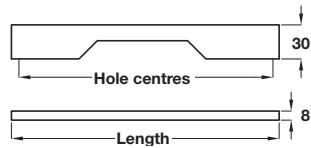

Pull handle

- > Aluminium, stainless steel effect
- > Order qty: 1 pc

Length	Hole centres	Cat. No.
332 mm	320 mm	112.62.077
428 mm	416 mm	112.62.078

Bar handle

- > Aluminium, polished chrome finish
- > Order qty: 1 pc

Length	Hole centres	Cat. No.
272 mm	192 mm	112.85.224
464 mm	384 mm	112.85.228
560 mm	480 mm	112.85.229

Bar handle

- > Aluminium, polished chrome finish
- > Order qty: 1 pc

Length	Hole centres	Cat. No.
330 mm	320 mm	112.85.207
522 mm	512 mm	112.85.209