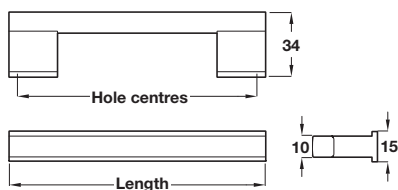

Pull handle

- > Aluminium, stainless steel effect
- > Order qty: 1 pc

Length	Hole centres	Cat. No.
332 mm	320 mm	112.62.077
428 mm	416 mm	112.62.078

Bar handle

- > Aluminium, polished chrome finish
- > Order qty: 1 pc

Length	Hole centres	Cat. No.
272 mm	192 mm	112.85.224
464 mm	384 mm	112.85.228
560 mm	480 mm	112.85.229

Bar handle

- > Aluminium, polished chrome finish
- > Order qty: 1 pc

Length	Hole centres	Cat. No.
330 mm	320 mm	112.85.207
522 mm	512 mm	112.85.209