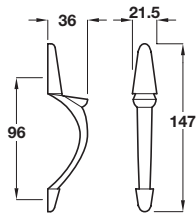

SHERWOOD pull handle

- > Cast iron
- > Order qty: 1 pc

Finish
Iron

Cat. No.
120.67.910

SHERWOOD bow handle

- > Cast iron
- > Order qty: 1 pc

Length	Hole centres	Iron
192 mm	128 mm	120.67.902
224 mm	160 mm	120.67.903

Pull handle

- > Zinc alloy
- > Order qty: 1 pc

Finish
Brushed satin nickel

Cat. No.
111.05.656