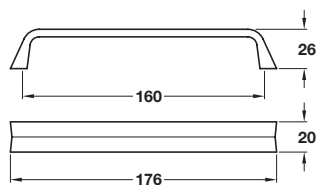

SHERWOOD pull handle

- > Cast iron
- > Order qty: 1 pc

Finish
Iron

Cat. No.
120.67.910

SHERWOOD bow handle

- > Cast iron
- > Order qty: 1 pc

Length	Hole centres	Iron
192 mm	128 mm	120.67.902
224 mm	160 mm	120.67.903

Pull handle

- > Zinc alloy
- > Order qty: 1 pc

Finish
Brushed satin nickel

Cat. No.
111.05.656