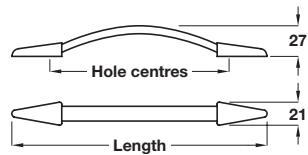

SHERWOOD pull handle

- > Cast iron
- > Order qty: 1 pc

Finish
Iron

Cat. No.
120.67.910

SHERWOOD bow handle

- > Cast iron
- > Order qty: 1 pc

Length	Hole centres	Iron
192 mm	128 mm	120.67.902
224 mm	160 mm	120.67.903

Pull handle

- > Zinc alloy
- > Order qty: 1 pc

Finish
Brushed satin nickel

Cat. No.
111.05.656