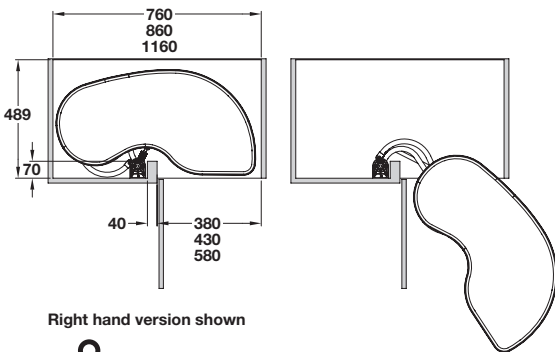

# FLY MOON CORNER PULL OUT SHELVING UNITS

Fixed to top and base of cabinet. Shelves operate independently of each other.

Photo shows left hand version

## Fly Moon corner pull out shelving unit

Right hand version shown

- < Suitable for 800, 900-1000 or 1200 mm corner base cabinets
- < Built-in depth: 489 mm
- < Installed height: 680 mm with  $\pm 25$  mm height adjustment
- < Fixes to top and base of cabinet, not to sides
- < Left or right handed
- < Shelves operate independently
- < Set includes:
  - 2x white melamine wooden shelves with chrome-plated round wire rail
  - Pull out and pivot mechanism
  - Fitting instructions
- < Order qty: 1 set

For cabinet width	For door width	Left hand	Right hand
800 mm	400 mm	542.49.227	542.49.226
900-1000 mm	450/500 mm	542.49.221	542.49.220
1200 mm	600 mm	542.49.225	542.49.224