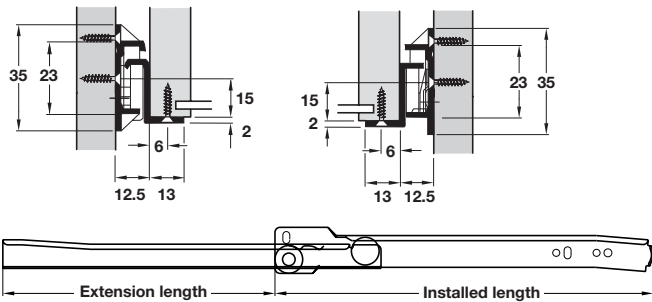

## Drawer runners, single extension

- > Base mounting
- > 25 kg carrying capacity
- > Roller action; cabinet and drawer profiles have 1 plastic roller each
- > Self-closing
- > Epoxy coated steel
- > Order qty: Multiples of 25 pairs

Installed Length 1	Extension Length 2	Cat. No.
<b>Cream-white</b>		
250 mm	170 mm	423.68.425
300 mm	220 mm	423.68.430
350 mm	270 mm	423.68.435
400 mm	320 mm	423.68.440
450 mm	340 mm	423.68.445
500 mm	390 mm	423.68.450
550 mm	440 mm	423.68.455
<b>Black</b>		
300 mm	220 mm	423.68.330
350 mm	270 mm	423.68.335
400 mm	320 mm	423.68.340
450 mm	340 mm	423.68.345
500 mm	390 mm	423.68.350
550 mm	440 mm	423.68.355
<b>Brown</b>		
250 mm	170 mm	423.68.125
300 mm	220 mm	423.68.130
350 mm	270 mm	423.68.135
400 mm	320 mm	423.68.140
450 mm	340 mm	423.68.145
500 mm	390 mm	423.68.150
550 mm	440 mm	423.68.155

## Drawer runners, single extension

- > Base mounting
- > 35 kg carrying capacity
- > Roller action, cabinet and drawer profiles each have one plastic roller
- > Lateral adjustment of up to 2 mm after installation
- > Self-closing
- > White epoxy coated steel
- > Order qty: 1 pair

Installed length 1	Extension length 2	Cat.No.
300 mm	215 mm	421.80.930
350 mm	265 mm	421.80.935
400 mm	300 mm	421.80.940
450 mm	350 mm	421.80.945
500 mm	400 mm	421.80.950
550 mm	430 mm	421.80.955
600 mm	480 mm	421.80.960
650 mm	530 mm	421.80.965
700 mm	560 mm	421.80.970