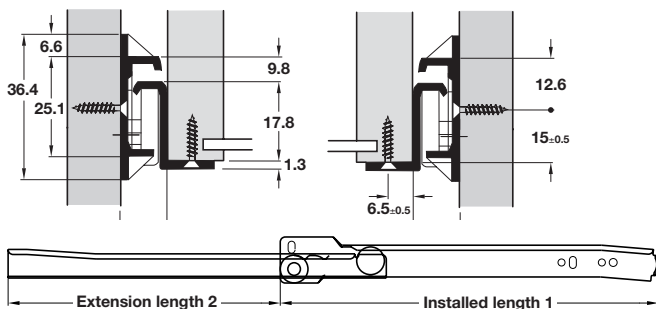

## Drawer runners, single extension

- > Base mounting
- > 25 kg carrying capacity
- > Roller action; cabinet and drawer profiles have 1 plastic roller each
- > Self-closing
- > Epoxy coated steel
- > Order qty: Multiples of 25 pairs

Installed Length 1	Extension Length 2	Cat. No.
<b>Cream-white</b>		
250 mm	170 mm	423.68.425
300 mm	220 mm	423.68.430
350 mm	270 mm	423.68.435
400 mm	320 mm	423.68.440
450 mm	340 mm	423.68.445
500 mm	390 mm	423.68.450
550 mm	440 mm	423.68.455
<b>Black</b>		
300 mm	220 mm	423.68.330
350 mm	270 mm	423.68.335
400 mm	320 mm	423.68.340
450 mm	340 mm	423.68.345
500 mm	390 mm	423.68.350
550 mm	440 mm	423.68.355
<b>Brown</b>		
250 mm	170 mm	423.68.125
300 mm	220 mm	423.68.130
350 mm	270 mm	423.68.135
400 mm	320 mm	423.68.140
450 mm	340 mm	423.68.145
500 mm	390 mm	423.68.150
550 mm	440 mm	423.68.155

## Drawer runners, single extension

- > Base mounting
- > 35 kg carrying capacity
- > Roller action, cabinet and drawer profiles each have one plastic roller
- > Lateral adjustment of up to 2 mm after installation
- > Self-closing
- > White epoxy coated steel
- > Order qty: 1 pair

Installed length 1	Extension length 2	Cat.No.
300 mm	215 mm	421.80.930
350 mm	265 mm	421.80.935
400 mm	300 mm	421.80.940
450 mm	350 mm	421.80.945
500 mm	400 mm	421.80.950
550 mm	430 mm	421.80.955
600 mm	480 mm	421.80.960
650 mm	530 mm	421.80.965
700 mm	560 mm	421.80.970