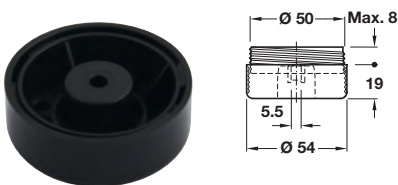

FURNITURE GLIDES

Furniture glide

- > Max. 10 mm height adjustment
- > Comprises inner and outer element
- > Black plastic
- > Order qty: 1 pc

Height	Load capacity	Screw fixing	Plug in
23 mm	70 kg	635.90.310	635.90.320

Furniture glide

- > Black plastic
- > Order qty: 1 pc

Height	Load capacity	Screw fixing
20 mm	50 kg	635.80.315

Orlita furniture glide

- > Black plastic
- > Order qty: 1 pc

Height	Load capacity	Screw fixing
25 mm	50 kg	635.80.325
30 mm	50 kg	635.80.334
40 mm	50 kg	635.80.343

Furniture glide

- > Max. 8 mm height adjustment
- > Comprises inner and outer element
- > Black plastic
- > Order qty: 1 pc

Height	Load capacity	Screw fixing
19 mm	70 kg	635.90.350

COMPONENTS, FIXINGS AND CONSUMABLES 2014, © Häfele U.K. Ltd 2014. Dimensional data not binding. We reserve the right to alter specifications without notice.