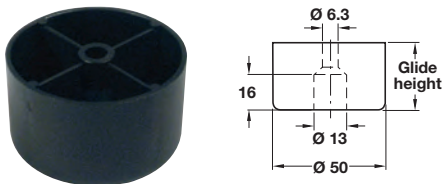

FURNITURE GLIDES

Furniture glide

- > Max. 10 mm height adjustment
- > Comprises inner and outer element
- > Black plastic
- > Order qty: 1 pc

Height	Load capacity	Screw fixing	Plug in
23 mm	70 kg	635.90.310	635.90.320

Furniture glide

- > Black plastic
- > Order qty: 1 pc

Height	Load capacity	Screw fixing
20 mm	50 kg	635.80.315

Orlita furniture glide

- > Black plastic
- > Order qty: 1 pc

Height	Load capacity	Screw fixing
25 mm	50 kg	635.80.325
30 mm	50 kg	635.80.334
40 mm	50 kg	635.80.343

Furniture glide

- > Max. 8 mm height adjustment
- > Comprises inner and outer element
- > Black plastic
- > Order qty: 1 pc

Height	Load capacity	Screw fixing
19 mm	70 kg	635.90.350

COMPONENTS, FIXINGS AND CONSUMABLES 2014, © Häfele U.K. Ltd 2014. Dimensional data not binding. We reserve the right to alter specifications without notice.