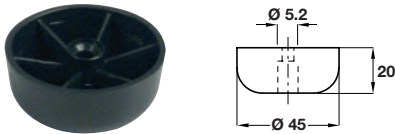

FURNITURE GLIDES

Furniture glide

- > Max. 10 mm height adjustment
- > Comprises inner and outer element
- > Black plastic
- > Order qty: 1 pc

Height	Load capacity	Screw fixing	Plug in
23 mm	70 kg	635.90.310	635.90.320

Furniture glide

- > Black plastic
- > Order qty: 1 pc

Height	Load capacity	Screw fixing
20 mm	50 kg	635.80.315

Orlita furniture glide

- > Black plastic
- > Order qty: 1 pc

Height	Load capacity	Screw fixing
25 mm	50 kg	635.80.325
30 mm	50 kg	635.80.334
40 mm	50 kg	635.80.343

Furniture glide

- > Max. 8 mm height adjustment
- > Comprises inner and outer element
- > Black plastic
- > Order qty: 1 pc

Height	Load capacity	Screw fixing
19 mm	70 kg	635.90.350

COMPONENTS, FIXINGS AND CONSUMABLES 2014, © Häfele U.K. Ltd 2014. Dimensional data not binding. We reserve the right to alter specifications without notice.