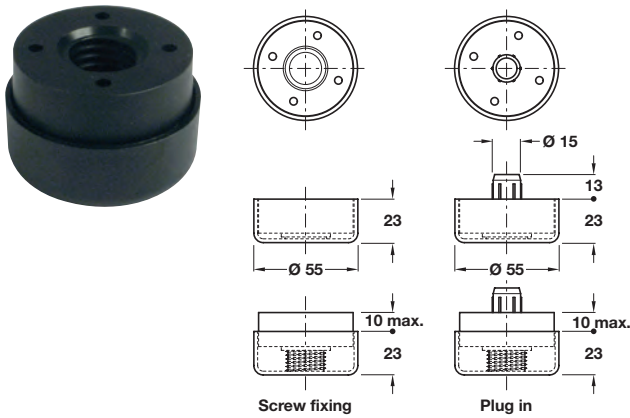

FURNITURE GLIDES

Furniture glide

- > Max. 10 mm height adjustment
- > Comprises inner and outer element
- > Black plastic
- > Order qty: 1 pc

Height	Load capacity	Screw fixing	Plug in
23 mm	70 kg	635.90.310	635.90.320

Furniture glide

- > Black plastic
- > Order qty: 1 pc

Height	Load capacity	Screw fixing
20 mm	50 kg	635.80.315

Orlita furniture glide

- > Black plastic
- > Order qty: 1 pc

Height	Load capacity	Screw fixing
25 mm	50 kg	635.80.325
30 mm	50 kg	635.80.334
40 mm	50 kg	635.80.343

Furniture glide

- > Max. 8 mm height adjustment
- > Comprises inner and outer element
- > Black plastic
- > Order qty: 1 pc

Height	Load capacity	Screw fixing
19 mm	70 kg	635.90.350

COMPONENTS, FIXINGS AND CONSUMABLES 2014, © Häfele U.K. Ltd 2014. Dimensional data not binding. We reserve the right to alter specifications without notice.