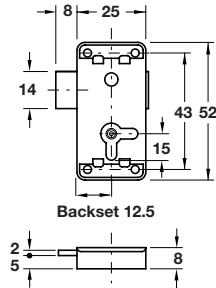

RIM LOCKS

Lever rim lock, 12.5 mm backset

- > For lever bit key
- > Unhanded
- > Electro brassed steel case
- > Order qty: 1 pc

> Order bow key separately
204.20.500, shown below

Lock type
Keyed alike

Cat. No.
211.04.500

Zinc die-cast bow key

- > With 39 mm effective shank length
- > Zinc die cast
- > Order qty: 1 pc

Finish
Electro brassed

Cat. No.
204.20.500

Straight cupboard rim lock

- > For wooden cupboards
- > Operation: Key operated outside
- > Bolt: Dead, brass
- > Unhanded
- > Differs: 12 differs
- > Levers: 2 levers
- > Case: Brass
- > Accessories: 2 keys
- > Order qty: 1 pc