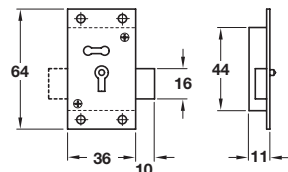

RIM LOCKS

Lever rim lock, 12.5 mm backset

- > For lever bit key
- > Unhanded
- > Electro brassed steel case
- > Order qty: 1 pc

> Order bow key separately
204.20.500, shown below

Lock type
Keyed alike

Cat. No.
211.04.500

Zinc die-cast bow key

- > With 39 mm effective shank length
- > Zinc die cast
- > Order qty: 1 pc

Finish
Electro brassed

Cat. No.
204.20.500

Straight cupboard rim lock

- > For wooden cupboards
- > Operation: Key operated outside
- > Bolt: Dead, brass
- > Unhanded
- > Differs: 12 differs
- > Levers: 2 levers
- > Case: Brass
- > Accessories: 2 keys
- > Order qty: 1 pc