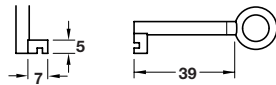

RIM LOCKS

Lever rim lock, 12.5 mm backset

- > For lever bit key
- > Unhanded
- > Electro brassed steel case
- > Order qty: 1 pc

> Order bow key separately
204.20.500, shown below

Lock type
Keyed alike

Cat. No.
211.04.500

Zinc die-cast bow key

- > With 39 mm effective shank length
- > Zinc die cast
- > Order qty: 1 pc

Finish
Electro brassed

Cat. No.
204.20.500

Straight cupboard rim lock

- > For wooden cupboards
- > Operation: Key operated outside
- > Bolt: Dead, brass
- > Unhanded
- > Differs: 12 differs
- > Levers: 2 levers
- > Case: Brass
- > Accessories: 2 keys
- > Order qty: 1 pc